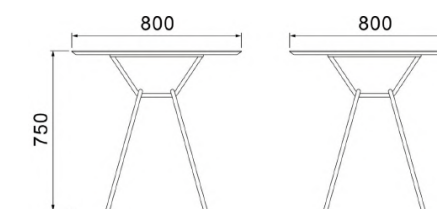

OP-T10039
L59×W65×H83cm

OP-119
φ80×H75cm

Recommend