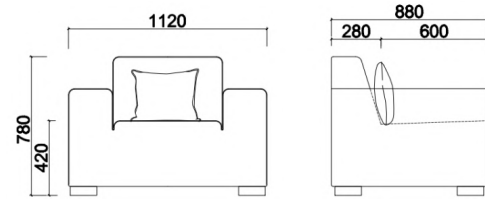

MODERN DESIGN

With your heart to create,with your mind to think, beyond the space the office is presenting succinct sense of modern city easy, harmonious, bright,and brisk with everything personified, beautiful. specialized and reliable.