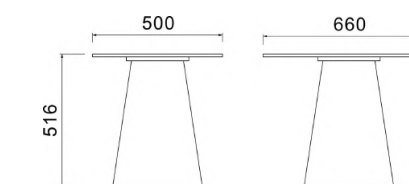

Recommend

DX246

AX43

OP-F30771

OP-T10219-2

OP-F30771
L85×W85×H75cm

OP-T10219-2
L50×W66×H52cm

Modest and tasteful modeling unrevaling and graceful qualityexquisite and unqualie.