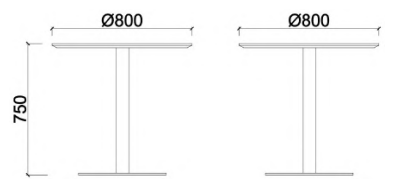

Artistic.Style

Recommend