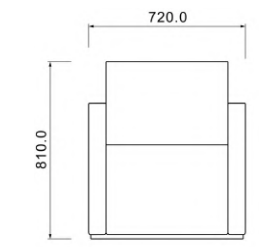

OP-FX80131

OP-FX80131
L72×W78×H81cm

Recommend

DX246

AX43

Modest and tasteful modeling unrevaling and graceful quality exquisite and unqualie.

OP-FX80131

OP-FX80131
L72×W76×H81cm