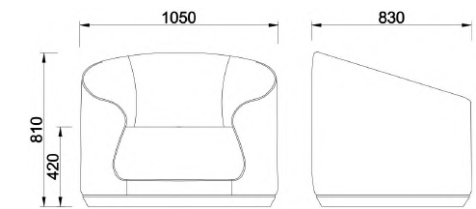

OP-T10219

OP-T10219-2
L50×W66×H52cm

OP-T10039
W51×D71×H58cm

OP-FX80063
L105×W83×H81cm

Recommend

Modest and tasteful modeling
unrevaling and graceful
quality exquisite and unqualie