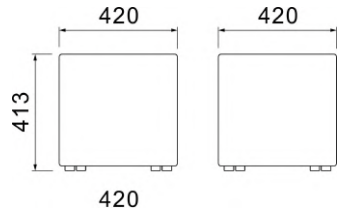

OP-F30012

Recommend

Unique material comple color matching up, smooth, bright line and side coherence shows all the ingenious idea and endless modern beauty