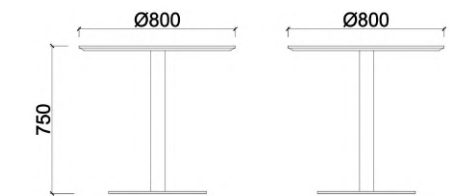

OP-63

OP-RX90006
A: L71 × W76 × H88cm
B: L71 × W70 × H76cm

OP-T10017
L63 × W50 × H61cm

OP-63
φ800 × H75cm

Recommend

With magnificent appearance combination of practicality and originality ingenious and harmonious pursuing individuality to demonstrate peaceful and insightful opinion.