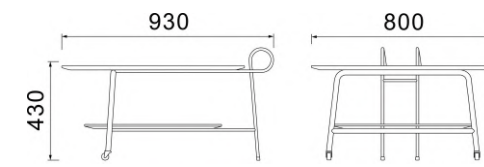

Artistic.Style

OP-FX80012
L84xW64xH78cm

OP-FX80012
L174xW67xH78cm

OP-T10017
φ50xH61cm

OP-T10016-1
φ80xH43cm

The still and dynamic expressions of time outline a beautiful space consisting of straight lines and curves. In spite of nosplendidness, it actually has the greatestshape.

Recommend