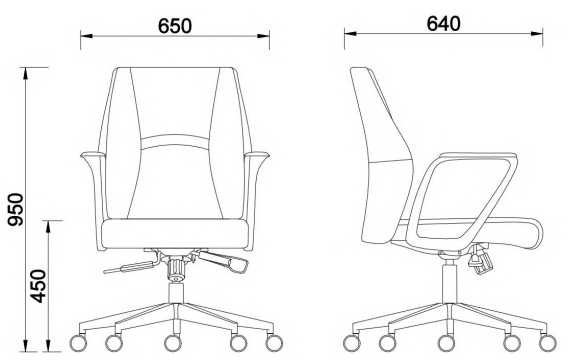

AR071

AR076

OP-R935

OP-R935-1

OP-T10088

OP-A70768-1

OP-B70768-2

OP-A70768
L65 × W64 × 118cm

OP-B70768-2
L65 × W64 × 95cm

Recommend

The perfect products showcase the ingenuity of invention: the freely movable desk surface is designed according to ergonomic principles and saves limited space, embodying the concepts of modern office and management.