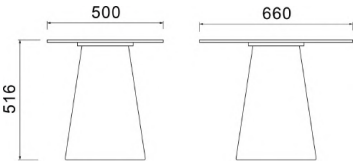

OP-F30587-2
L113×W93×H85cm