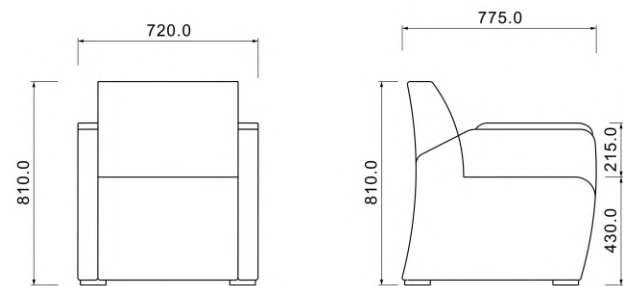

OP-FX80131
L72×W78×H81cm

Recommend