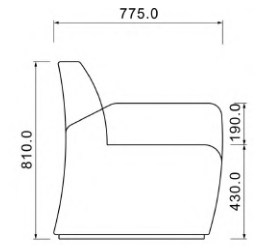

OP-FX80069

OP-T10039

OP-FX80069
L90×W76×H84cm

OP-T10039
W51×D71×H58cm

Modest and tasteful modeling unrevaling and graceful quality exquisite and unqualie.

Recommend

DX246

AX43

OP-FX80131

OP-FX80131
L72×W78×H81cm

Recommend

DX246

AX43

Modest and tasteful modeling unrevaling and graceful quality exquisite and unqualie.

OP-FX80131

OP-FX80131
L72×W76×H81cm