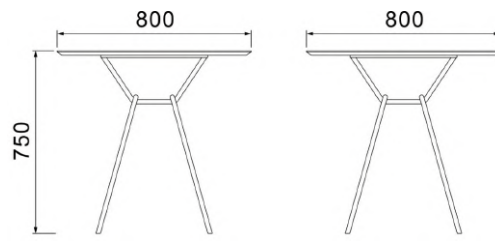

Beautiful space

A range of chairs in different colors to help you create a colorful and stylish office space.

OP-RX90032

OP-119-1

Recommend

OP-RX90032
L64×W71×H79cm

OP-119
φ 80×H75cm

Time witness values