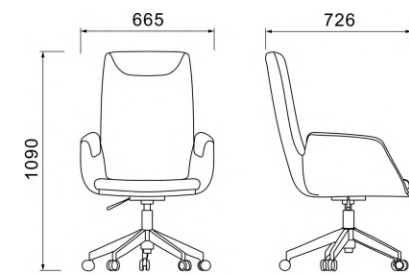

OP-B70768-2
L65 × W64 × 95cm

Recommend

The perfect products showcase the ingenuity of invention: the freely movable desk surface is designed according to ergonomic principles and saves limited space, embodying the concepts of modern office and management.

OP-A8032

OP-C8032-2

OP-A8032

OP-A8032
L67×W109\120×92cm

OP-B8032

OP-B8032
L67×W72×92\98cm

OP-C8032-2

OP-C8032-2
L67×W72×95\98cm