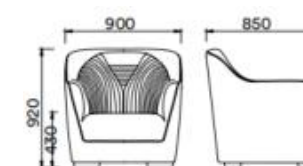

Recommend

DX246

AX43

Sit on the beloved chair and go to the future

OP-FX80070

OP-T10039

OP-FX80070
L90×W85×H92cm

OP-T10039
W51×D71×H60cm