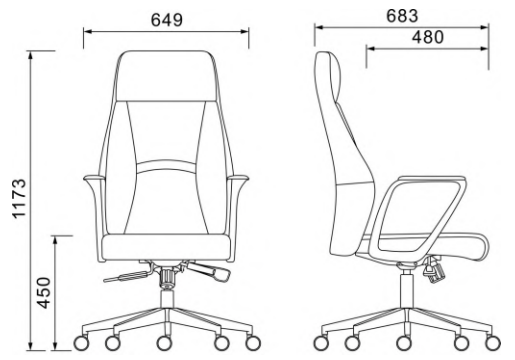

AR071

AR076

OP-R935

OP-R935-1

OP-T10088

OP-A70768-1

OP-B70768-2

OP-A70768
L65 × W64 × 118cm

OP-B70768-2
L65 × W64 × 95cm

Recommend

The perfect products showcase the ingenuity of invention: the freely movable desk surface is designed according to ergonomic principles and saves limited space, embodying the concepts of modern office and management.