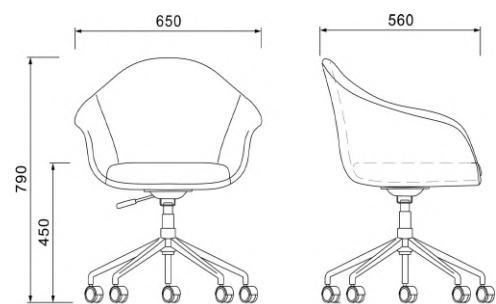

Recommend

DR1287

DR1383

DR1276

DR1385

Explore a new place of comfort

A super comfortable, elegant brown leather office sofa, so that you can enjoy the feeling of comfort after work.

OP-R90397-6