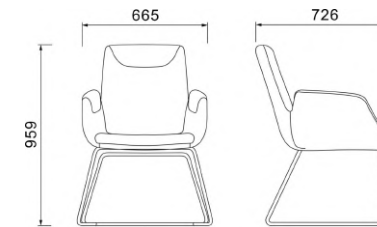

OP-A8032
L67×W109\120×92cm

OP-B8032

OP-B8032
L67×W72×92\98cm

Recommend