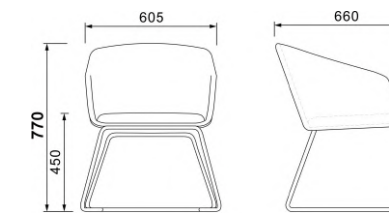

DX083

DX246

AX43

Modest and tasteful modeling unrevaling and graceful quality exquisite and unqualie.

OP-R70061-1

OP-R70061-1
L61 × W66 × H77cm

OP-119-1

OP-119-1
φ 80 × H75cm