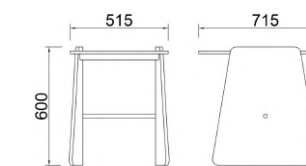

Recommend

DX246

AX43

Sit on the beloved chair and go to the future

OP-FX80070

OP-T10039

OP-FX80070
L90×W85×H92cm

OP-T10039
W51×D71×H60cm