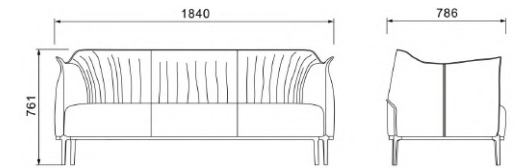

OP-F9211A-1
L59xW49xH41cm

OP-F9211A
L80xW79xH104cm

OP-F9211
1-pax : L80xW79xH80cm
3-pax: L184xW79xH80cm

MODERN DESIGN

Recommend

Guide the new style of city Dignity shows the bold and generous style. generosity will calm your mood AOBIN office furniture create a new life in generous style, enjoy good atmosphere in the office.