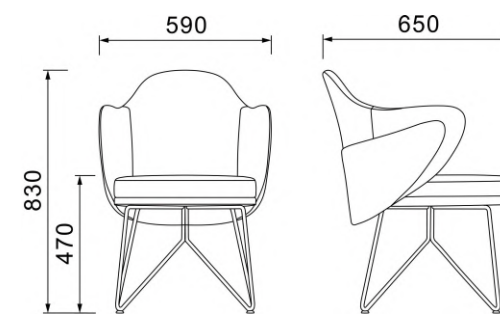

Time witness values

OP-119-1

OP-T10039
L59×W65×H83cm

OP-119
φ80×H75cm

Recommend