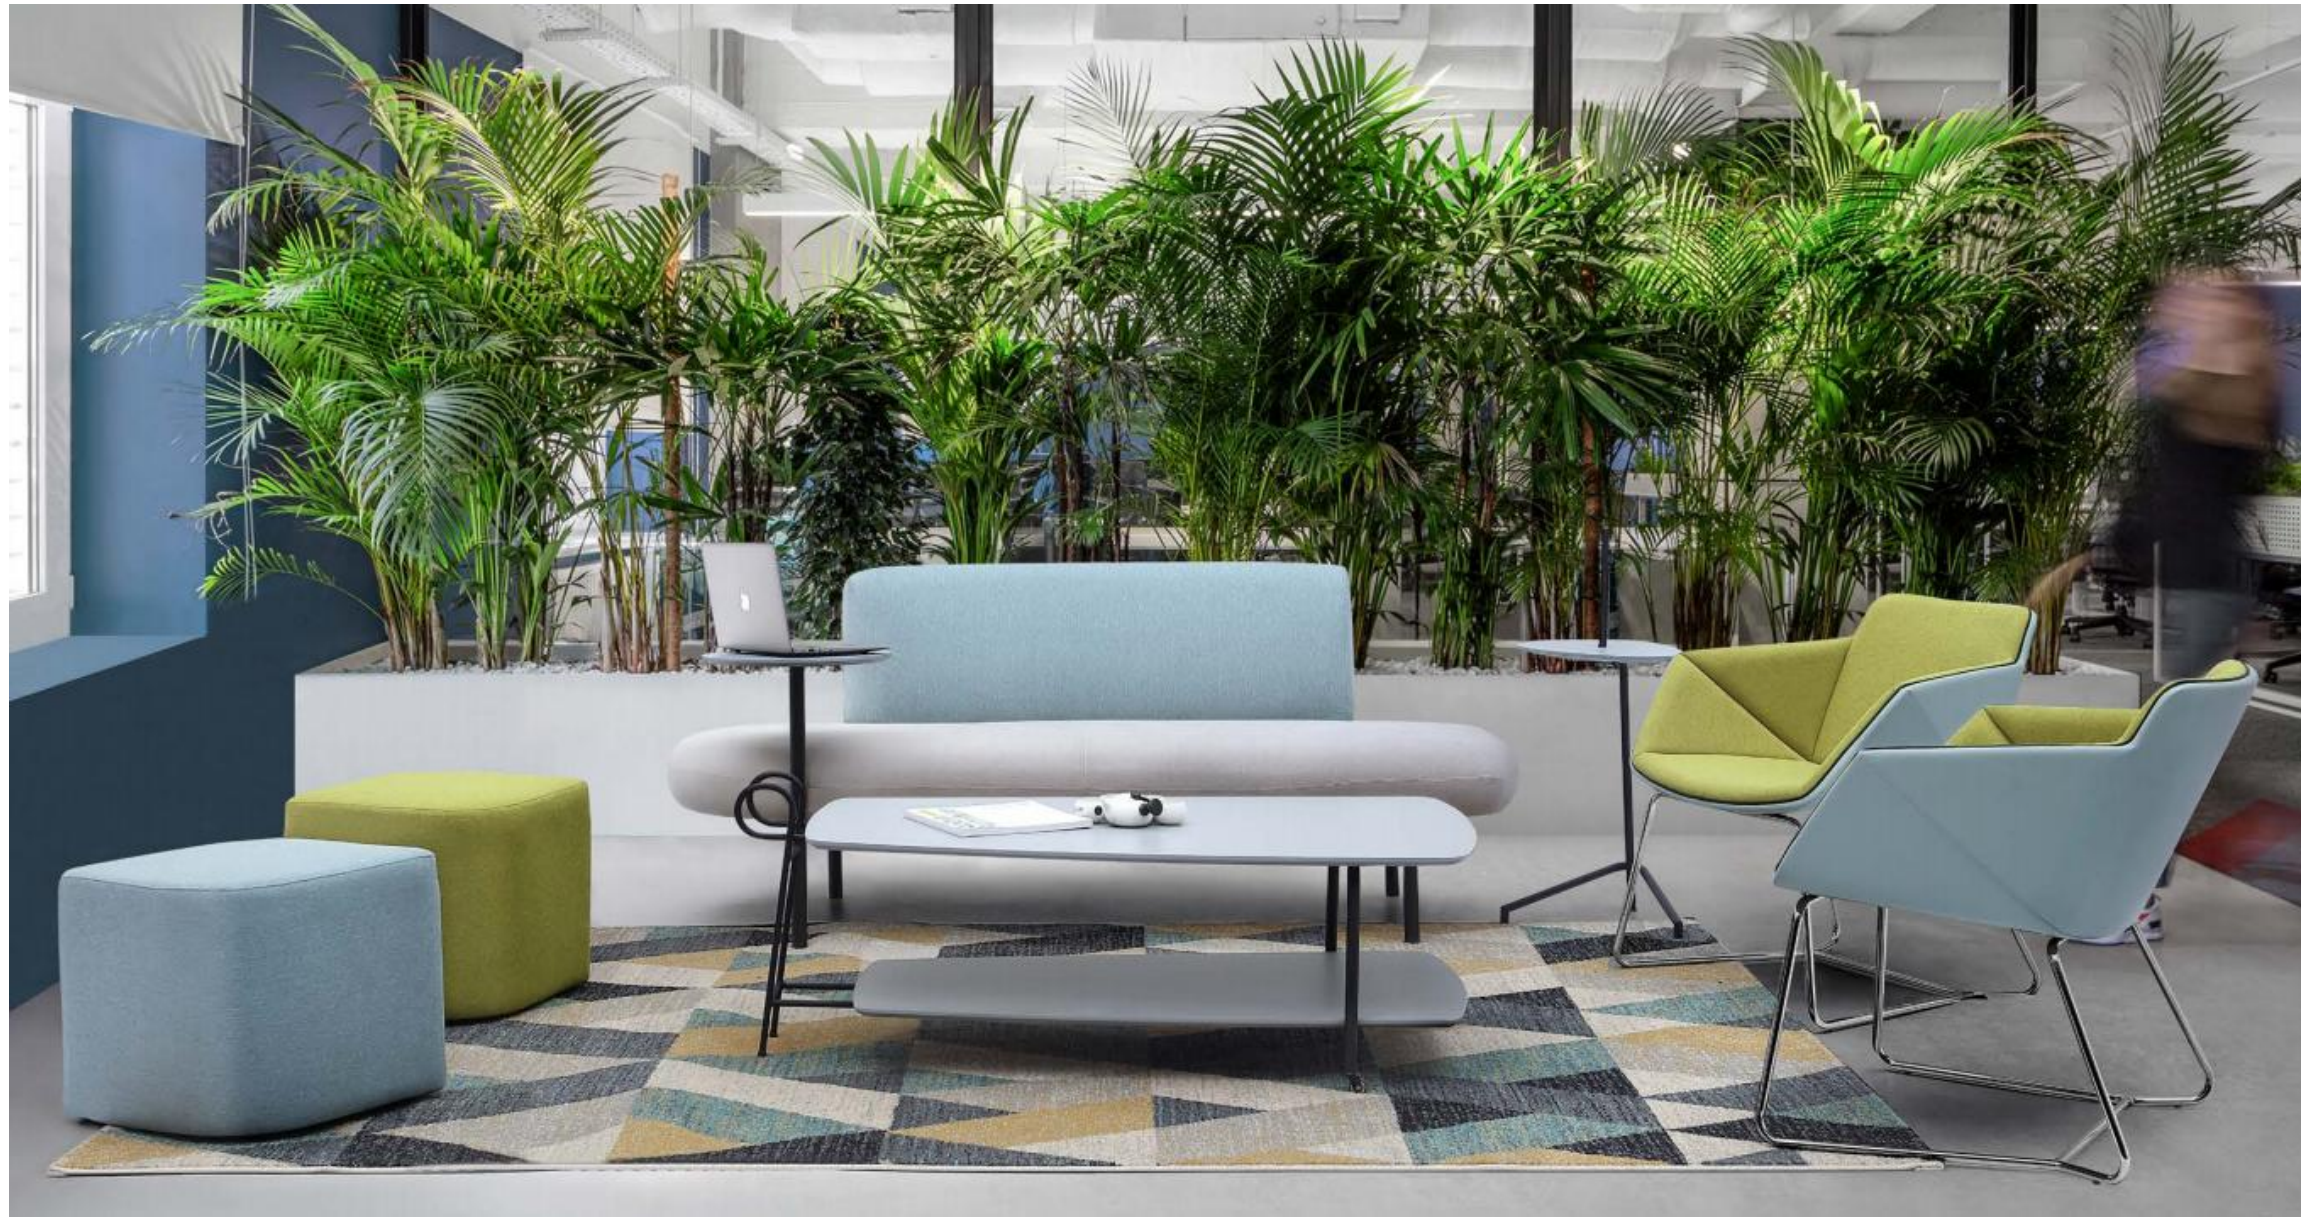

Recommend

Unique material comple color matching up, smooth, bright line and side coherence shows all the ingenious idea and endless modern beauty