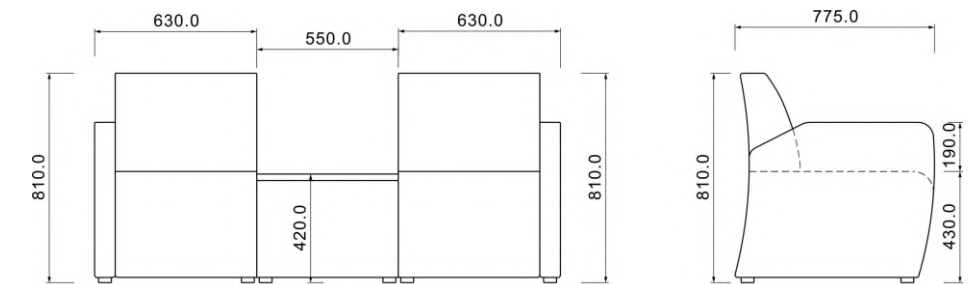

OP-FK80133
L63×W78×H81cm

Recommend