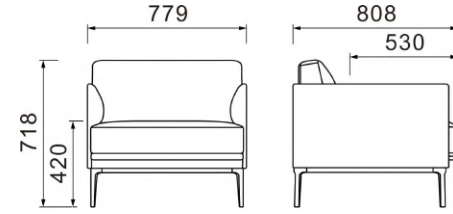

OP-F30923 3-pax

OP-T10225 Coffee Table

OP-FX80118

1-pax : L112×W88×H78cm
2-pax : L203×W88×H78cm
3-pax : L280×W88×H78cm

OP-T10225

Coffee Table: L110×W110×H30cm
L120×W120×H30cm

Recommend

SN008

DX1192

SN01

OP-FX80010

OP-FX80010

OP-T10036

OP-T10036-1

OP-FX80010-1

1-pax : L77×W80×H72cm
3-pax : L187×W80×H72cm

OP-T10036

Big : W130×D65×H50cm
Small : W65×D65×H50cm

Recommend

DX083

DX097

AX73

OP-FX80010-1

OP-FX80120

OP-T10036
Big : W130×D65×H50cm
Small : W65×D65×H50cm

OP-FX80010-1
1-pax : L77×W80×H78cm

OP-FX80120
3-pax : L205×W83×H73cm

Recommend

DX083 浅灰色西皮

DX097 深棕色西皮

AX73 灰白色西皮

With your heart to create,with your mind to think, beyond the space the office is presenting succinct sense of modern city easy, harmonious, bright,and brisk with everything personified, beautiful. specialized and reliable.