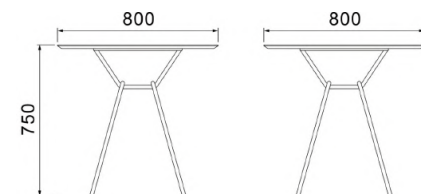

AX38

Modest and tasteful modeling unrevaling and graceful qualityexquisite and unqualie.

OP-T10036

OP-T10036-1

OP-FX30686-1

OP-FX30686-1

OP-FX30686-1

单 : L86×W86×H80cm
 三 : L195×W86×H80cm
 四 : L212×W86×H80cm
 长凳 : L160×W56×H42cm

OP-119

Normal Ht. : $\phi 80 \times H75$ cm
 Low Ht. : $\phi 80 \times H42$ cm

Modest and tasteful modeling unrevaling and graceful qualityexquisite and unqualie.

OP-119

OP-FX30686-2

OP-119-1

Recommend

DX083