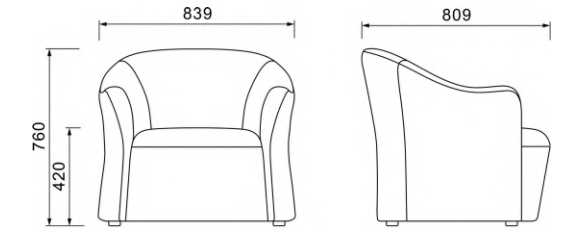

OP-F80129-1
L84×W80×H76cm

OP-T10219
L50×W66×H52cm

Modest and tasteful modeling unrevaling and graceful quality exquisite and unqualie.

Recommend