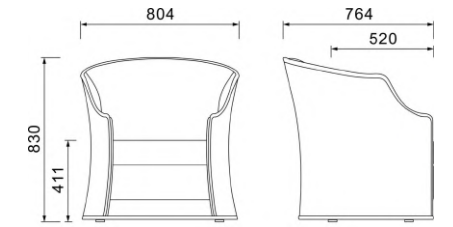

OP-T10219

OP-T10219
L50×W66×H52cm

OP-FX80065
L80×W76×H83cm

Recommend

Ergonomic ideas support the soul of the innovative design. here every line of more than ten thousands of combination of the group of adult body data, because the need of subjective feelings, but comfortable tend to scientific support