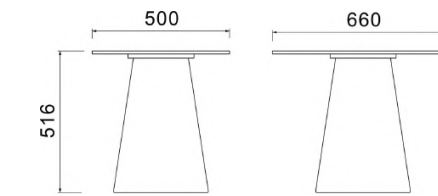

OP-T10039

OP-T10219-2
L50×W66×H52cm

OP-T10039
W51×D71×H58cm

OP-FX80063
L105×W83×H81cm

Recommend

Modest and tasteful modeling
unrevaling and graceful
quality exquisite and unqualie