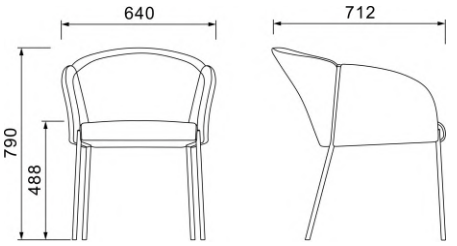

Beautiful space

A range of chairs in different colors to help you create a colorful and stylish office space.

OP-RX90032

OP-119-1

Recommend

OP-RX90032
L64×W71×H79cm

OP-119
φ 80×H75cm

Time witness values