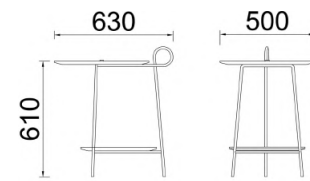

OP-T10016-1