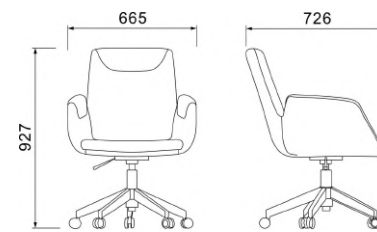

OP-B8032

OP-B8032
L67×W72×92\98cm