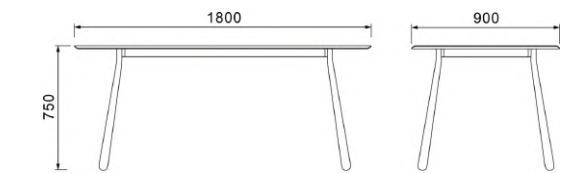

OP-RX90058
L64×W59×85cm

OP-T10088
W180×D90×H75cm

PU:

Options

The perfect products showcase the ingenuity of invention: the freely movable desk surface is designed according to ergonomic principles and saves limited space, embodying the concepts of modern office and management.