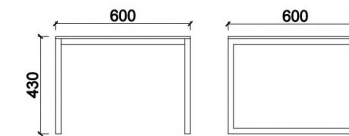

Explore a new place of comfort

A super comfortable, elegant brown leather office sofa, so that you can enjoy the feeling of comfort after work.

Recommend

AX42

AX38

Options

AX75

DX246

OP-F9137

1-pax : L80×W82×H82cm
3-pax : L180×W82×H82cm

OP-53

Big : W120×D60×H43cm
Small : W60×D60×H43cm