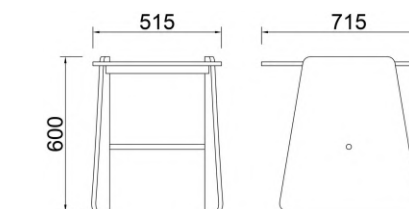

OP-T10219-2
L50×W66×H52cm