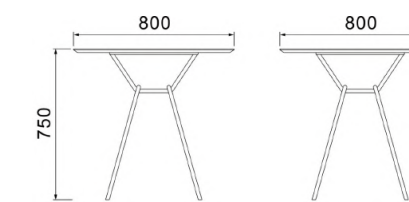

DX083

DX246

AX43

Modest and tasteful modeling unrevaling and graceful quality exquisite and unqualie.

OP-R70061-1

OP-R70061-1
L61 × W66 × H77cm

OP-119-1

OP-119-1
φ 80 × H75cm