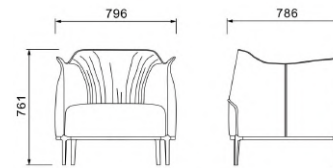

OP-F9211A-1
L59xW49xH41cm

OP-F9211A
L80xW79xH104cm

OP-F9211
1-pax : L80xW79xH80cm
3-pax: L184xW79xH80cm

MODERN DESIGN

Recommend

Guide the new style of city Dignity shows the bold and generous style. generosity will calm your mood AOBIN office furniture create a new life in generous style, enjoy good atmosphere in the office.

OP-F9211