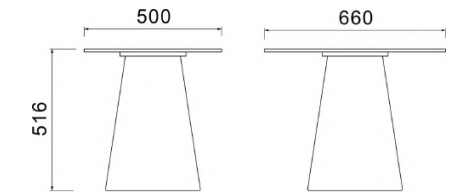

OP-T10219
L50×W66×H52cm