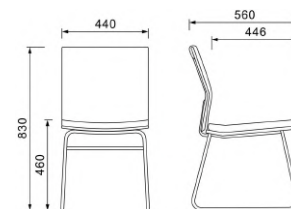

OP-R935
L54 × W45 × 83cm

OP-R935-1
L54 × W45 × 83cm

OP-T10088
W180 × D90 × H75cm

PU:

AR077

Options

AR075

AR072

AR071

AR076

OP-T10088