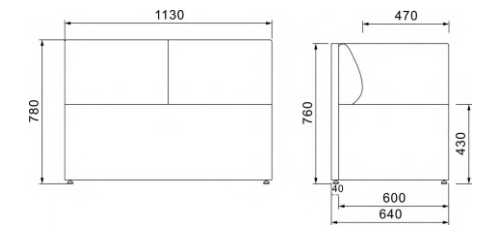

Connotation of fashion

The preference of a human life is actually a reflection of his connotation. For the concise and elegant sofas in the space of fashions, no matter used separately or in combination, they look elegant and graceful.

OP-F9182
L113×W64×H76cm