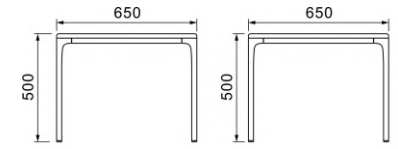

OP-T10036
Big : W130×D65×H50cm
Small : W65×D65×H50cm

OP-FX80010-1
1-pax : L77×W80×H78cm

OP-FX80120
3-pax : L205×W83×H73cm

Recommend

With your heart to create,with your mind to think, beyond the space the office is presenting succinct sense of modern city easy, harmonious, bright,and brisk with everything personified, beautiful. specialized and reliable.