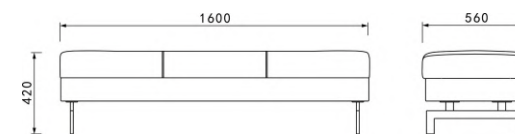

OP-119

Normal Ht. : $\phi 80 \times H75$ cm
 Low Ht. : $\phi 80 \times H42$ cm

Modest and tasteful modeling unrevaling and graceful qualityexquisite and unqualie.

OP-119

OP-FX30686-2

OP-119-1

Recommend

DX083