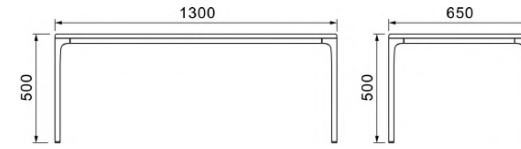

OP-T10036-1