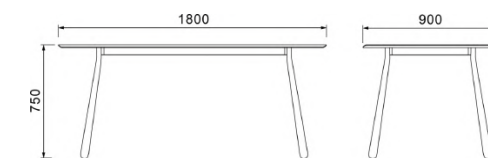

OP-R935
L54 × W45 × 83cm

OP-R935-1
L54 × W45 × 83cm

OP-T10088
W180 × D90 × H75cm

PU:

AR077

Options

AR075

AR072

AR071

AR076