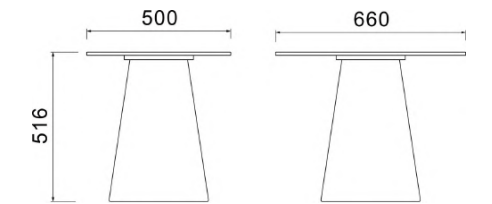

DR1330

DR1385

OP-F80129-1

OP-T10219 (茶几)

OP-F80129-1
L84×W80×H76cm

OP-T10219
L50×W66×H52cm

Modest and tasteful modeling unrevaling and graceful quality exquisite and unqualie.

Recommend