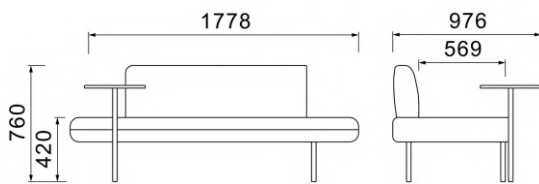

Recommend

Unique material comple color matching up, smooth, bright line and side coherence shows all the ingenious idea and endless modern beauty