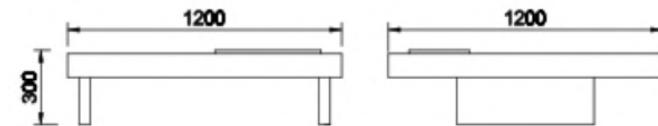

MODERN DESIGN

With your heart to create,with your mind to think, beyond the space the office is presenting succinct sense of modern city easy, harmonious, bright,and brisk with everything personified, beautiful. specialized and reliable.

OP-FX80118

1-pax : L112×W88×H78cm
2-pax : L203×W88×H78cm
3-pax : L280×W88×H78cm

OP-T10225

Coffee Table: L110×W110×H30cm
L120×W120×H30cm

Recommend