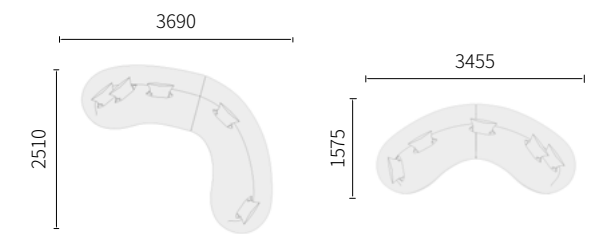

Conventional supporting arrangements in the lobby area

Youth Color International Fashion

NAME:SOFA

MODEL: SA-11#

SIZE: Big:369*251*72cm
small:345.5*157.5*72cm

NAME:CHAIR

MODEL: JT-1822#

SIZE: 81*78*42/78cm

NAME:COFFEE TABLE

MODEL: JT-976#

SIZE: 大Ø 80*50cm 大 小Ø 50*43cm

NAME:COFFEE TABLE

MODEL: C-2164#

SIZE: Ø 40*51cm

NAME:CHAIR

MODEL: JT-772#