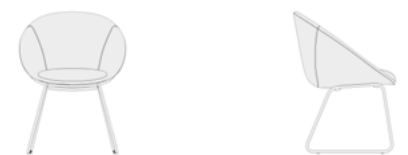

NAME:SOFA
MODEL: **JQ-1#**
SIZE: 166*83*42/77cm

NAME:SOFA
MODEL: **JQ-1#**
SIZE: 68*83*42/77cm

NAME:COFFEE TABLE
MODEL: **C-62#**
SIZE: 120*60*40cm

NAME:BAR CHAIR
MODEL: **JT-2211#**
SIZE: 52*54*97cm

NAME:CHAIR
MODEL: **Y-T2368#**
SIZE: 58*59*45/80cm