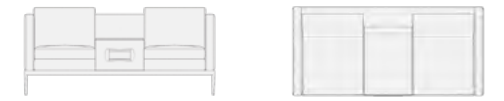

Conventional matching arrangement in the negotiation area

NAME:SOFA
MODEL: **S-1012#**
SIZE: 174*82*125cm

NAME:SOFA
MODEL: **S-1012#**
SIZE: 174*82*74cm

NAME:COFFEE TABLE
MODEL: **C-62#**
SIZE: 120*60*40cm