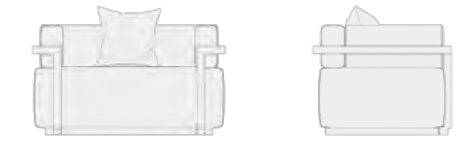

NAME: CHAIR
MODEL: Y-T2366#
SIZE: 58*55*45/80cm

NAME: CHAIR
MODEL: Y-M3028#
SIZE: 50*55*85cm

NAME: TABLE
MODEL: JT-933#
SIZE: φ80*72cm

NAME: TABLE
MODEL: Z-3018#
SIZE: 240*60*75cm

Reception Room

NAME: SOFA
MODEL: JT-1048#
SIZE: 98*86*38/70cm

NAME: COFFEE TABLE
MODEL: C-82#
SIZE: 60*60*53cm

Office leisure

NAME: SOFA
MODEL: SA-2240#
SIZE: 200*82*43/79cm

NAME: SOFA
MODEL: SA-2240#
SIZE: 90*82*43/79cm

NAME: COFFEE TABLE
MODEL: C-2149#
SIZE: 120*60*45cm