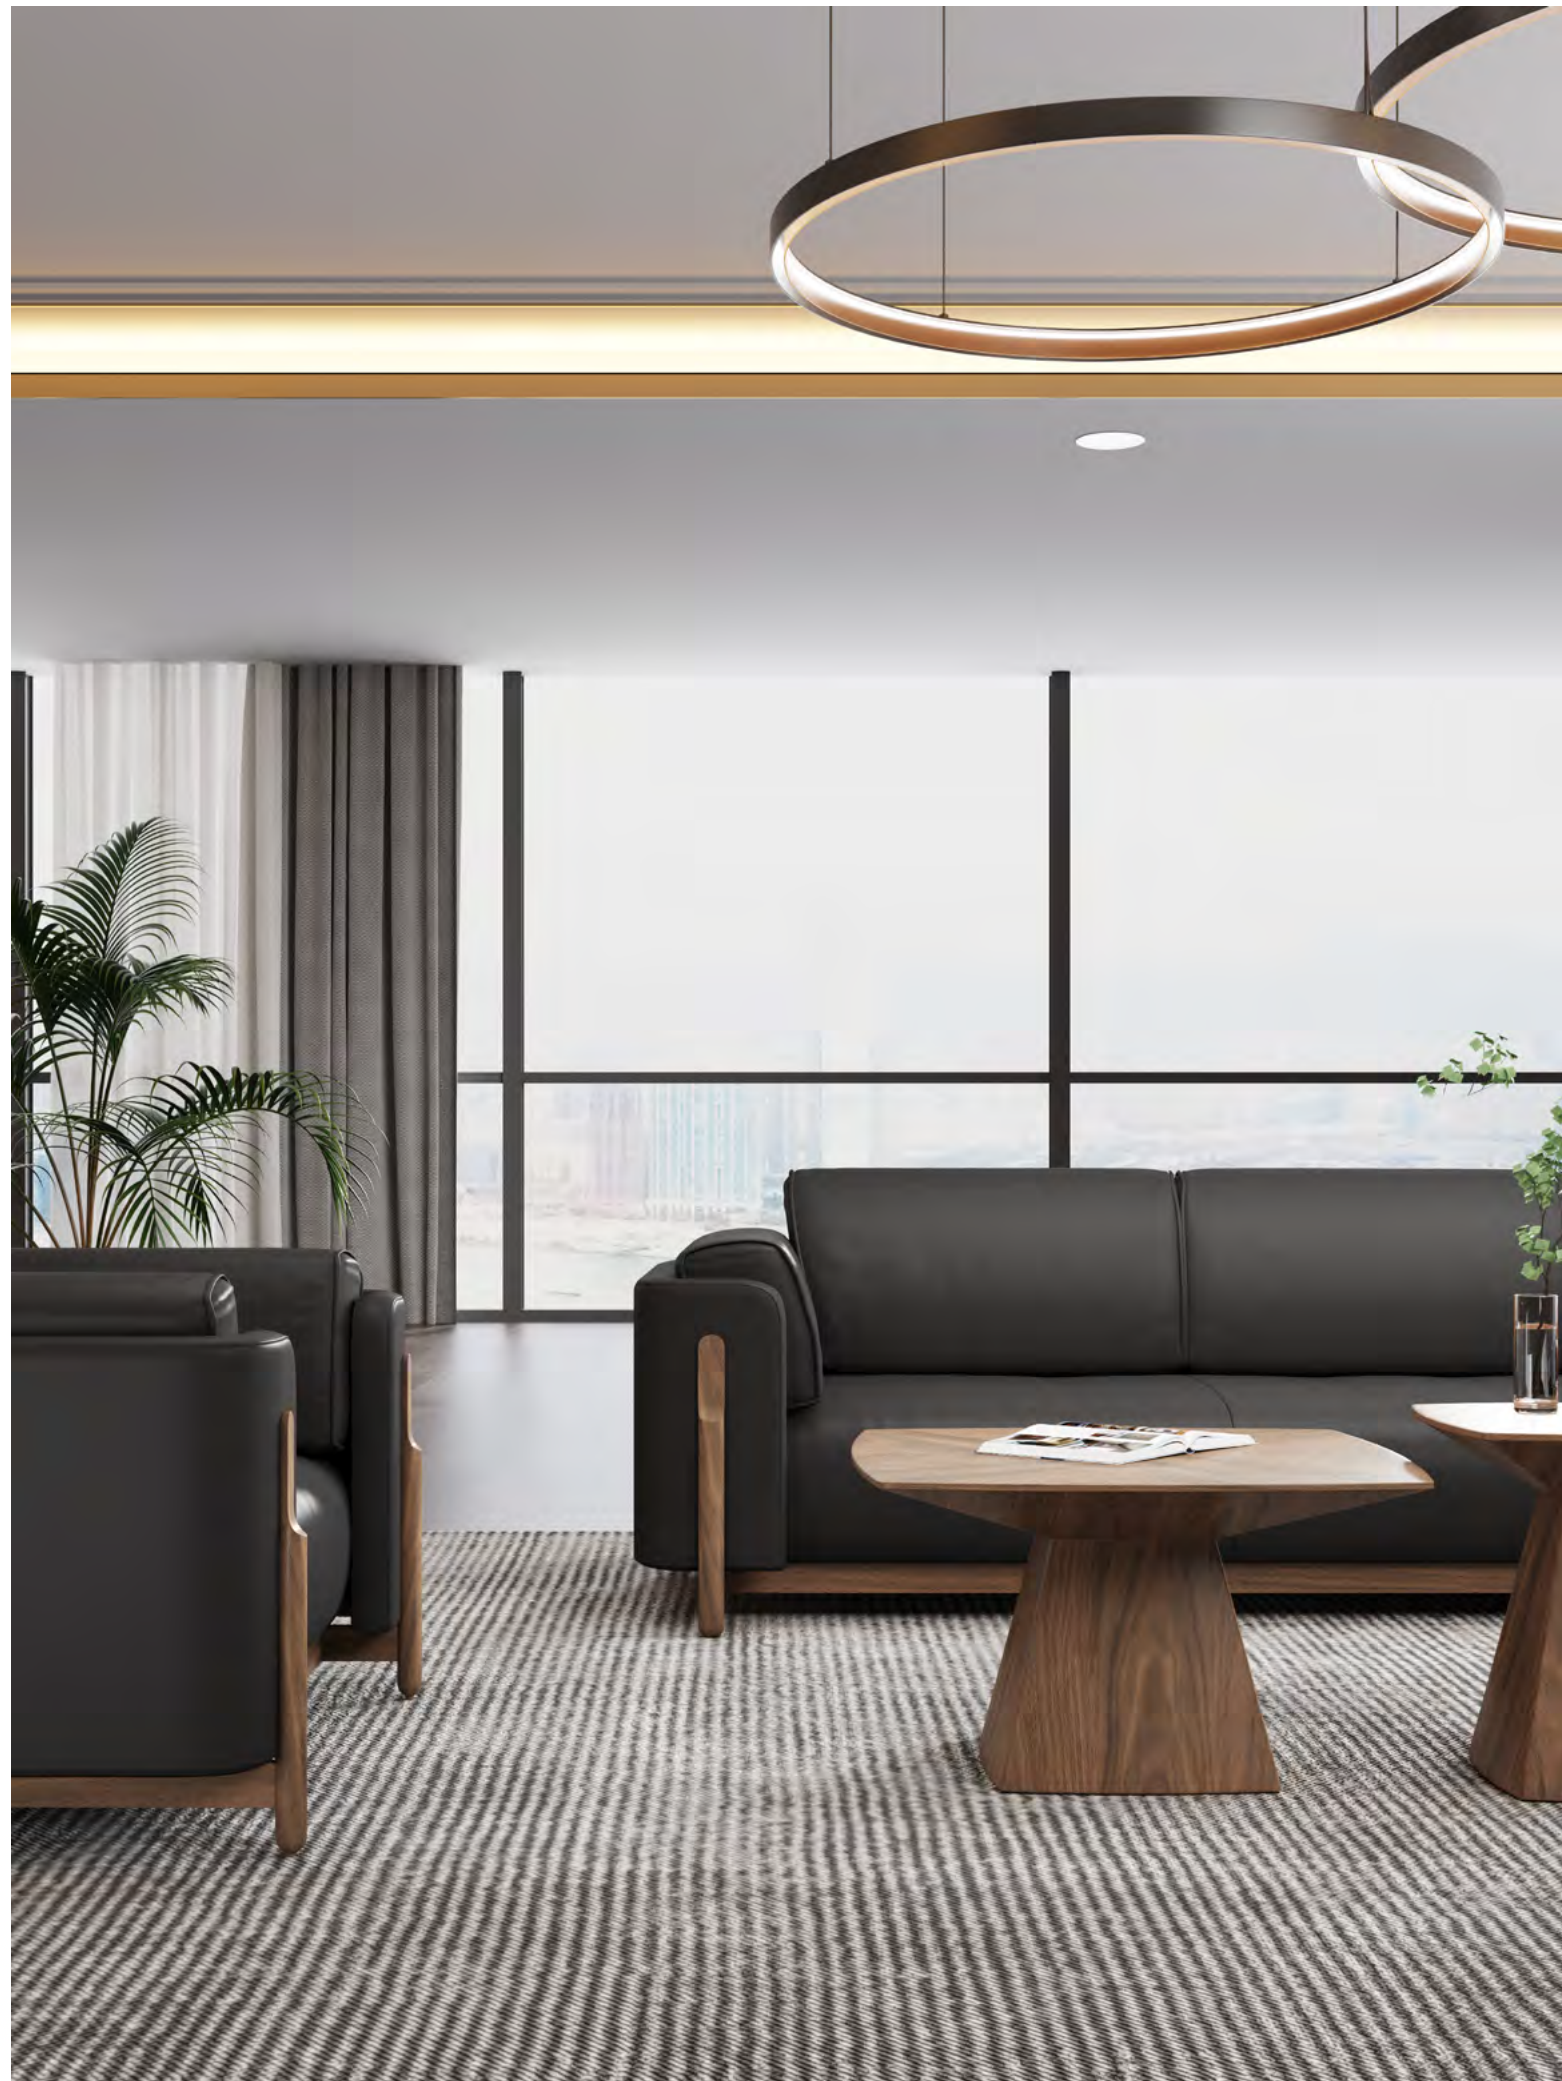

NAME:SOFA
MODEL: **SA-3011#**
SIZE: 200*82*72cm

NAME:SOFA
MODEL: **SA-3011#**
SIZE: 149*82*72cm

NAME:SOFA
MODEL: **SA-3011#**
SIZE: 97*82*72cm

NAME:COFFEE TABLE
MODEL: **C-2214#**
SIZE: 120*60*43cm

NAME:CHAIR
MODEL: **JT-2296#**
SIZE: 63*65*80cm