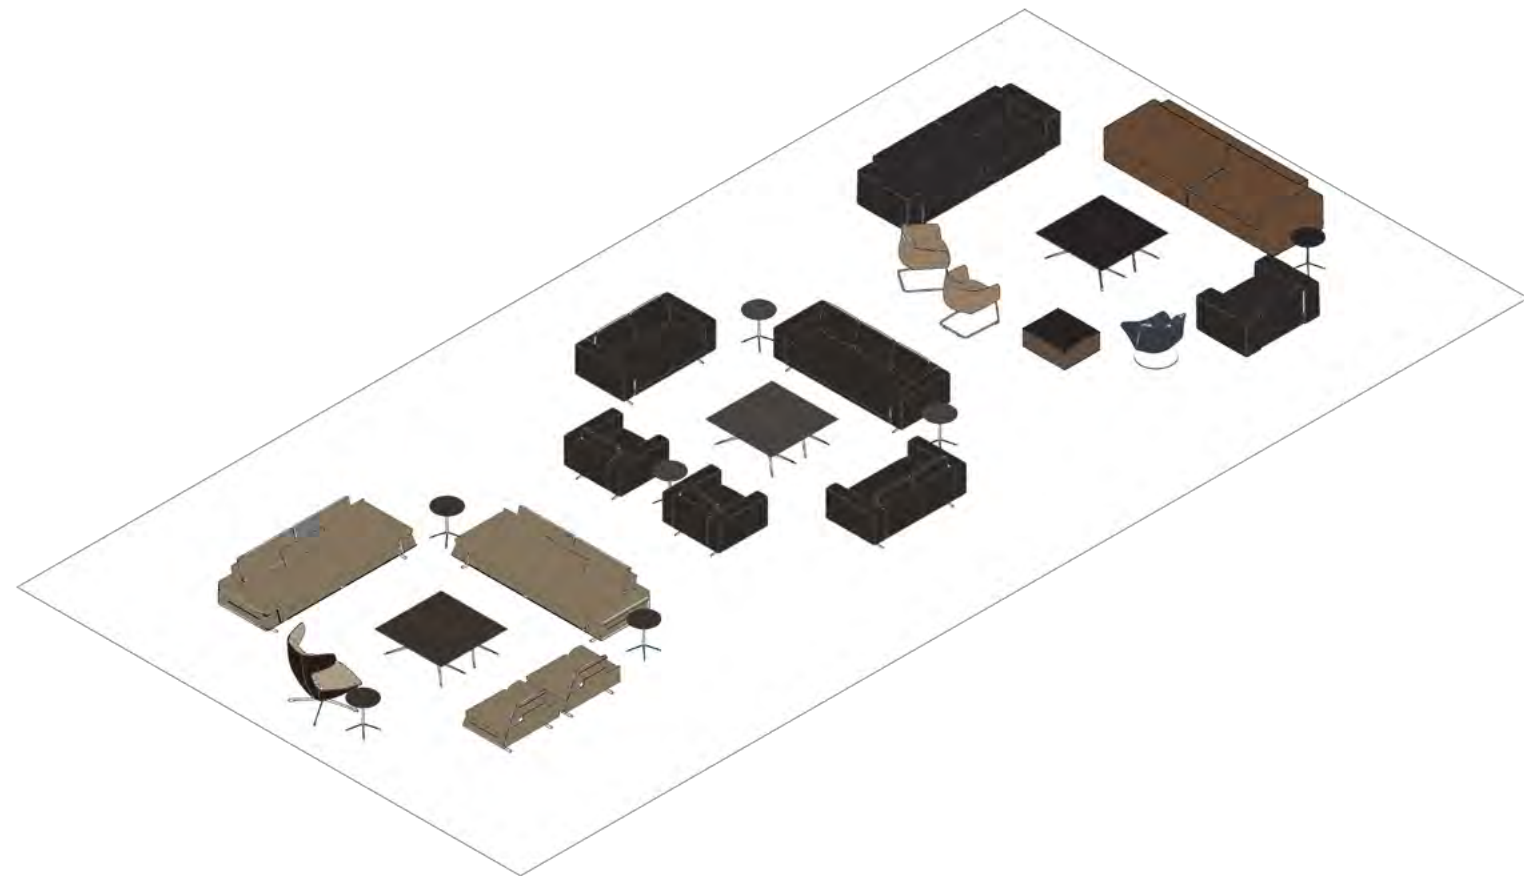

NAME:SOFA
 MODEL: JT-2234#
 SIZE: 128*46*42cm

NAME:COFFEE TABLE
 MODEL: JT-976#
 SIZE: Ø 80*50cm Ø 50*43cm

NAME:CHAIR
 MODEL: SA-22#
 SIZE: 63*74*43/79cm

MANAGER AREA

Director's office

Closed private offices for managers. According to the functional characteristics, the relatively open staff area is more closed and independent. The work content is highly autonomous and does not require much interaction. The executive office located deep in the space is separated from the conference table by a wall, forming a relatively private and quiet space, while allowing people to think independently or share office work.