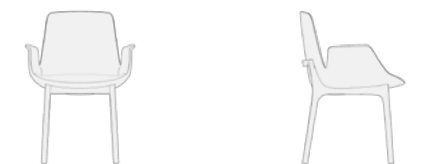

NAME:SOFA
 MODEL:**SA-2180#**
 SIZE: 260*125*43/75cm

NAME:SOFA
 MODEL:**JT-1823#**
 SIZE: 78*78*43/72cm

NAME:COFFEE TABLE
 MODEL: **C-2168#**
 SIZE: BIG Ø 80*38cm small Ø 60*51cm

NAME:COFFEE TABLE
 MODEL:**C-2168#**
 SIZE: Ø 40*53cm

NAME:CHAIR
 MODEL: **JT-773#**
 SIZE: 55*54*44/78cm

NAME:TABLE
 MODEL: **C-2282#**
 SIZE: Ø 80*75cm

Inject Energy into Every Communication.

Injecting new vitality into space with the strength and simplicity of curves. Round lines highlight strength and vitality, empowering communication, facilitating cooperation and negotiation with ease.