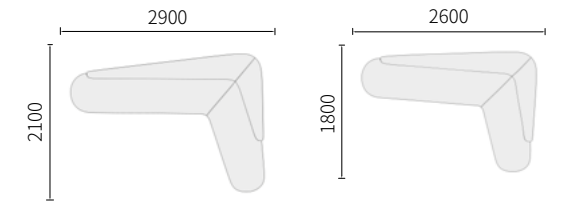

NAME:SOFA
MODEL: **S-1013#**
SIZE: big : 290*210*92cm
small : 260*180*86cm