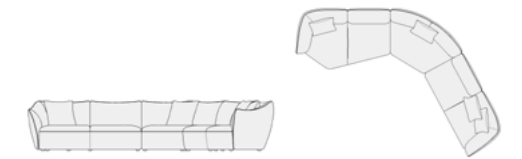

NAME:CHAIR
 MODEL: JT-8019#
 SIZE: 73*71*43/92cm

NAME:SOFA
 MODEL: JT-2108#
 SIZE: 50*50*38/49cm

NAME:COFFEE TABLE
 MODEL: C-2170#
 SIZE: 大∅ 80*31cm 小∅ 50*47cm

NAME:COFFEE TABLE
 MODEL: C-2164#
 SIZE: ∅ 40*51cm

NAME:CHAIR
 MODEL: JT-2302#
 SIZE: 78*82*90cm

NAME:TABLE
 MODEL: C-2134#
 SIZE: 60*60*75cm

NAME:SOFA

MODEL: SA-2339#

SIZE: left : 169.5*119*81.5cm
middle : 163*98.5*81.5cm
right : 185.5*89*81.5cm

NAME:COFFEE TABLE

MODEL: C-3047#

SIZE: small50*50*50cm BIG70*70*41cm

NAME:BAR TABLE

MODEL: JT- B A R #

SIZE: 280*40*110cm

NAME:BAR CHAIR

MODEL: Y-T2344#

SIZE: 49*58*73/96cm