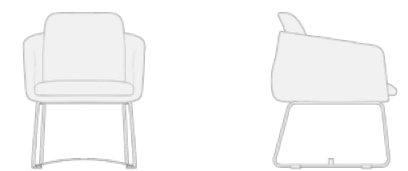

NAME:SOFA
 MODEL: **S-1032#**
 SIZE: 354*336*43cm

NAME:SOFA
 MODEL: **JT-2286#**
 SIZE: 47*47*42cm

NAME:SOFA
 MODEL: **JT-2287#**
 SIZE: 40*40*42cm

NAME:COFFEE TABLE
 MODEL: **C-2164#**
 SIZE: Ø 40*51cm

NAME:CHAIR
 MODEL: **JT-2296#**
 SIZE: 63*65*80cm