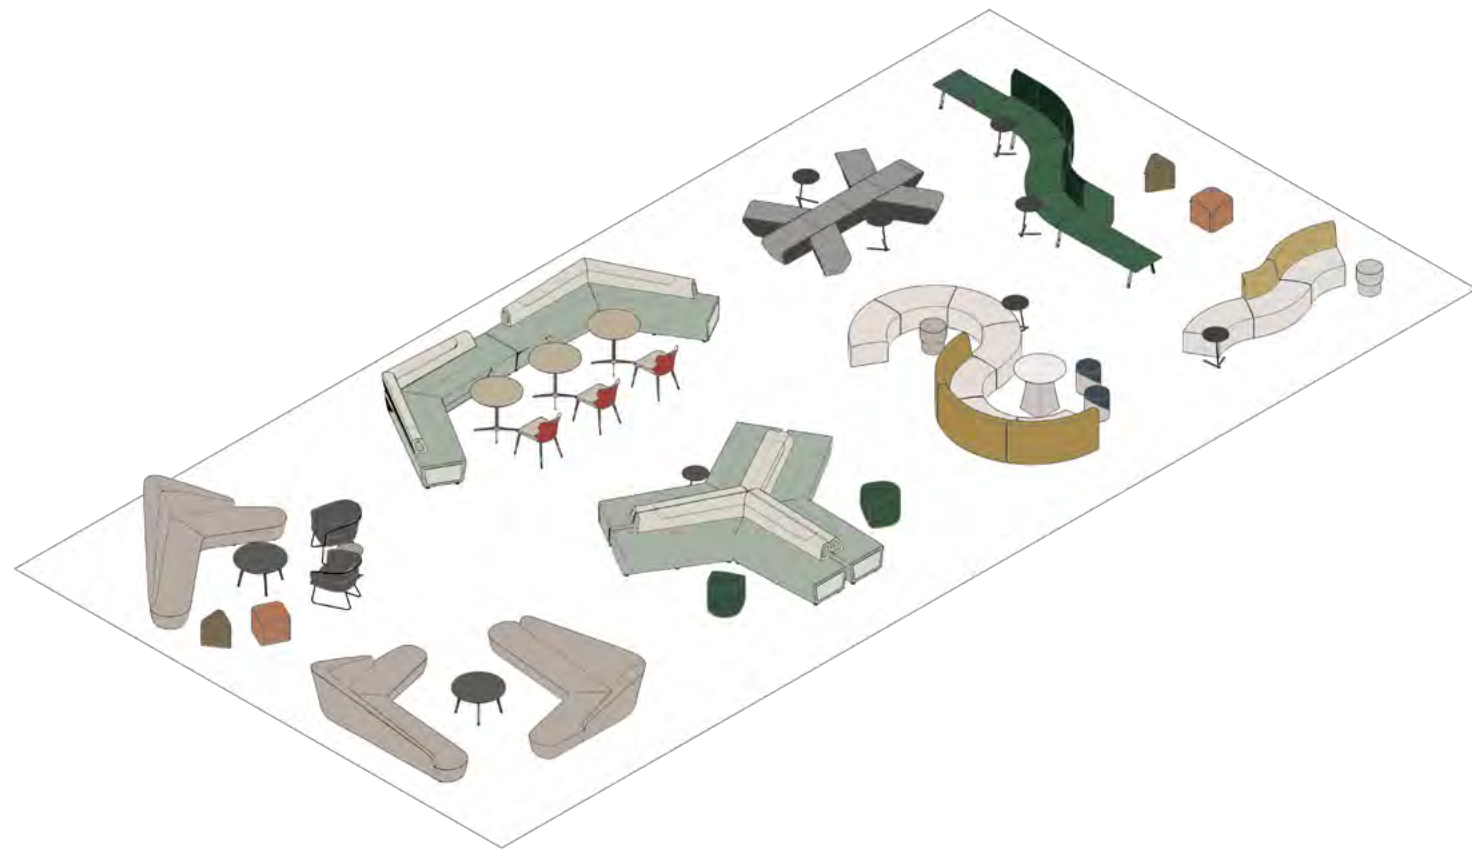

NAME:TABLE

MODEL: C-2282#

SIZE: Ø 80*75cm

NAME:CHAIR

MODEL: Y-T2353#

SIZE: 52*62*76.5cm

PUBLIC AREA

Leisure public space