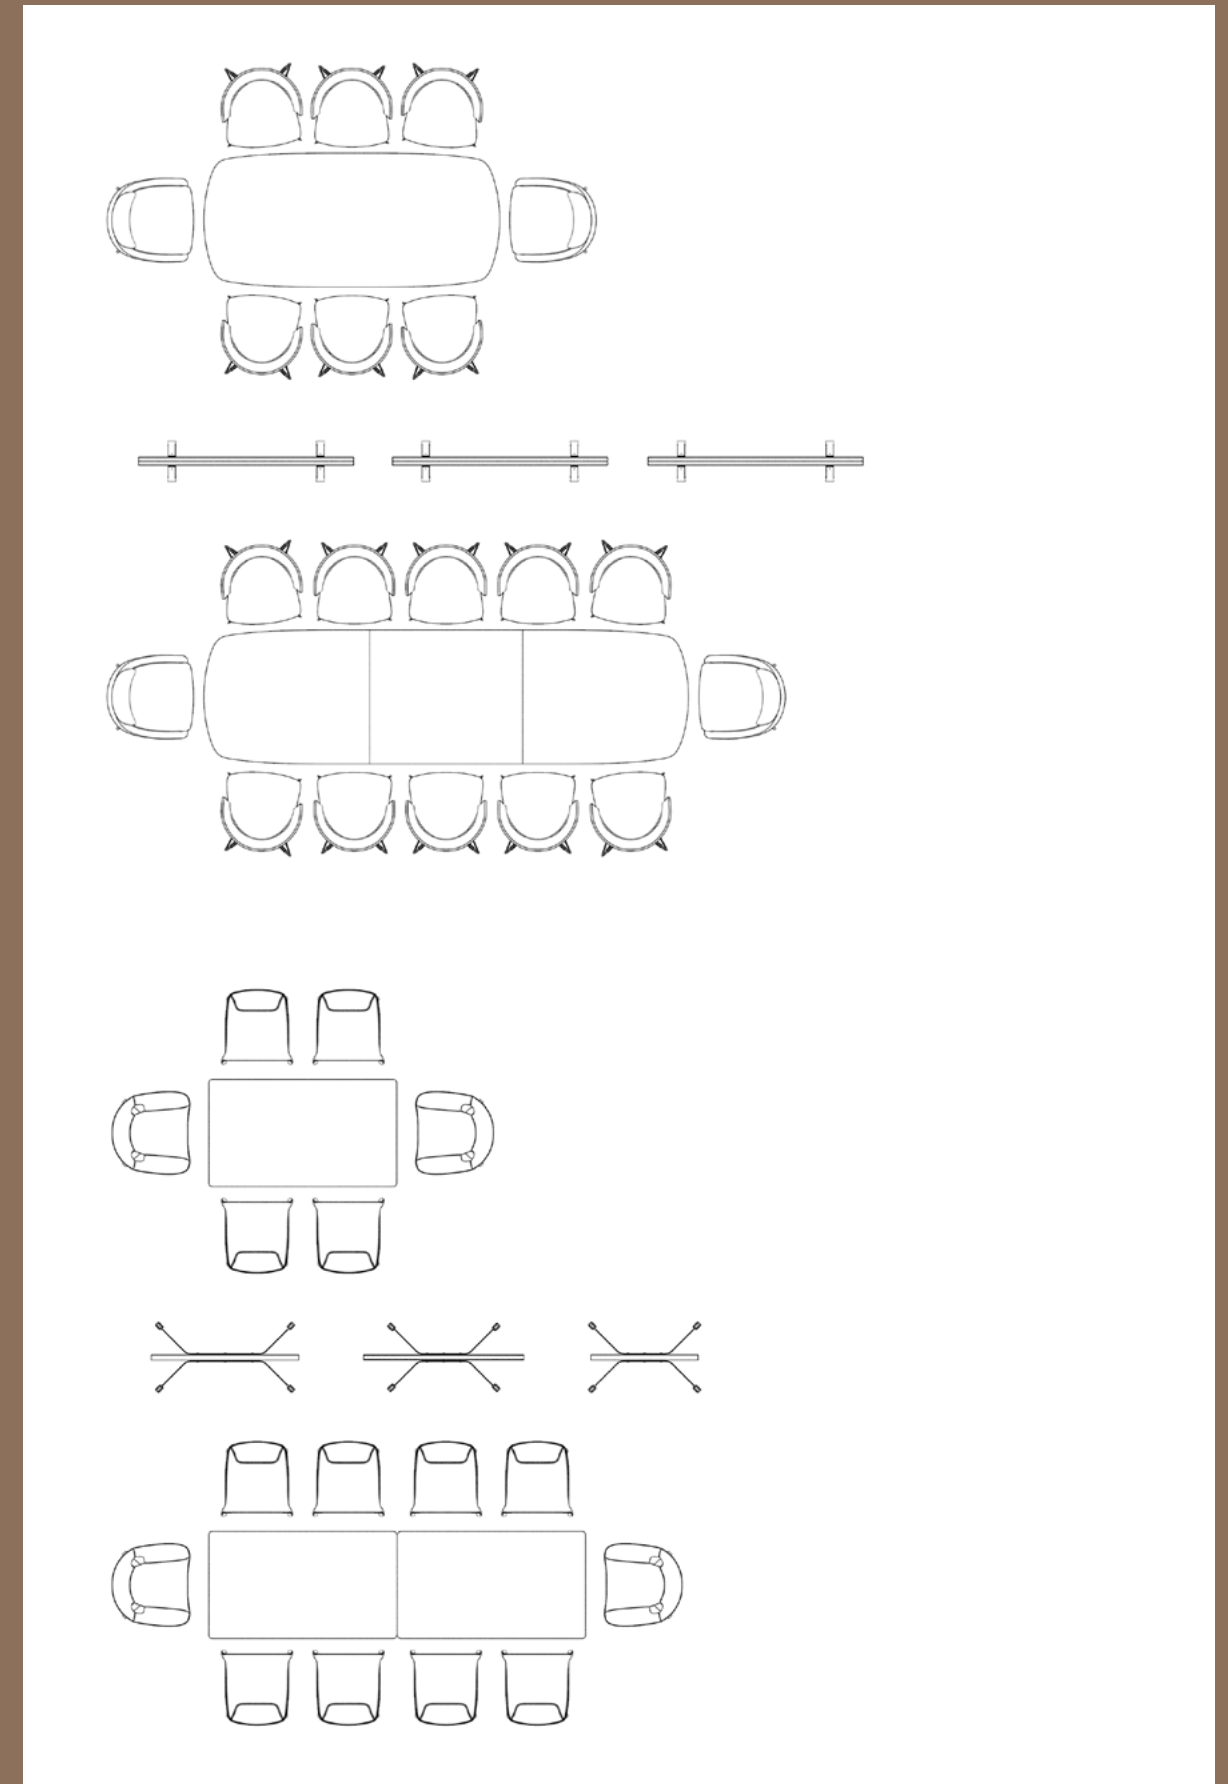

Conventional supporting arrangement in small meeting area