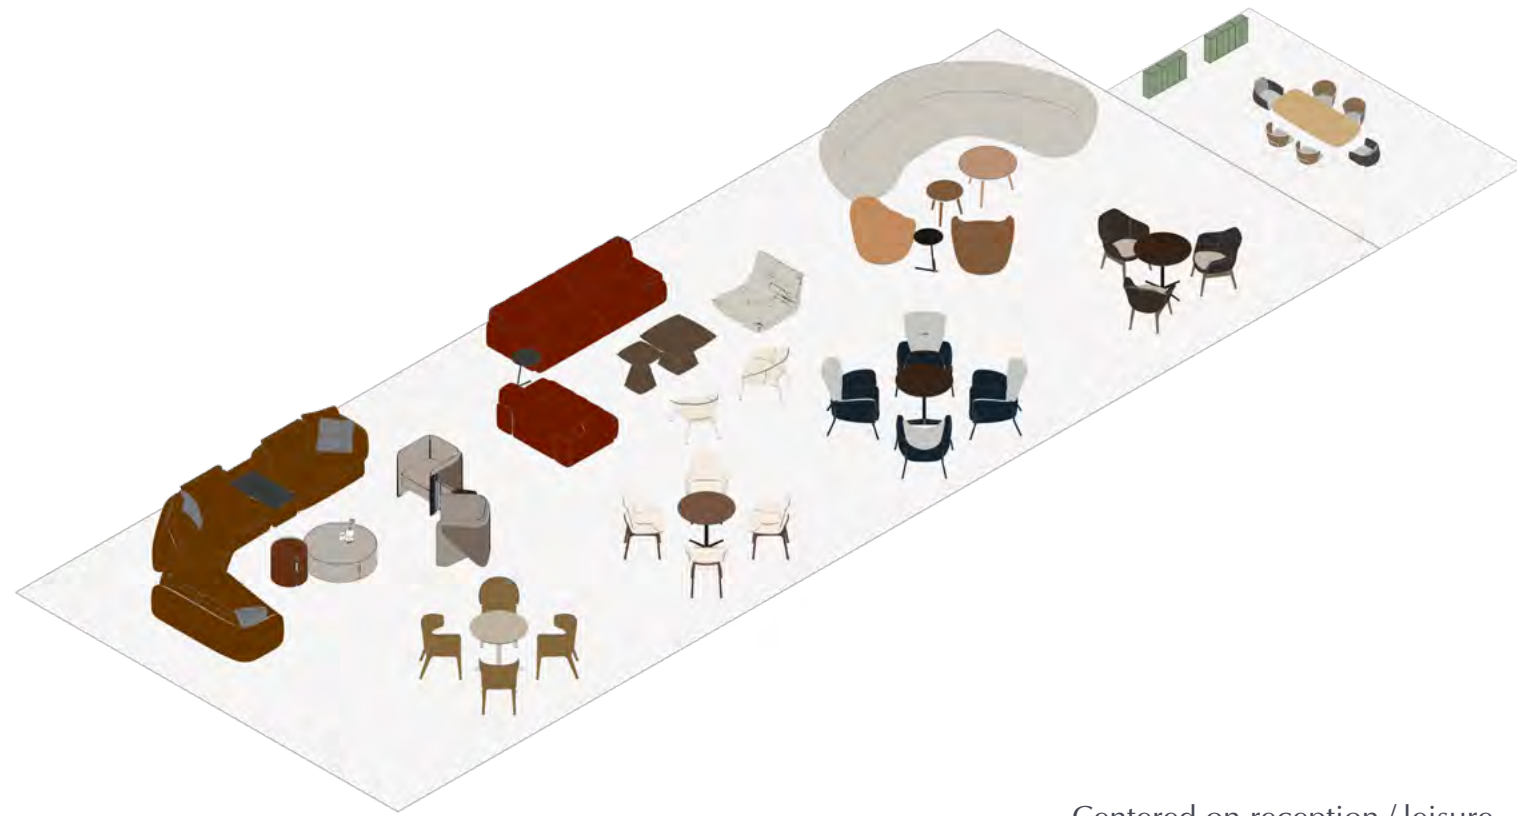

NAME: COFFEE TABLE
MODEL: C-82#
SIZE: 60*60*53cm

Office leisure

NAME: SOFA
MODEL: SA-2240#
SIZE: 200*82*43/79cm

NAME: SOFA
MODEL: SA-2240#
SIZE: 90*82*43/79cm

NAME: COFFEE TABLE
MODEL: C-2149#
SIZE: 120*60*45cm

LOBBY LOUNGE

Centered on reception / leisure

The lobby space is the space for external personnel to produce the first impression when they enter the company. The relaxed atmosphere can give people a good first impression. The lobby space with negotiation as the center and the lobby furniture combination with coffee table as the center are suitable for more formal negotiation and communication. This combination also ensures a certain degree of communication privacy.

Conventional supporting arrangements in the lobby area

Youth Color International Fashion

NAME:SOFA

MODEL: SA-11#

SIZE: Big:369*251*72cm
small:345.5*157.5*72cm

NAME:CHAIR

MODEL: JT-1822#

SIZE: 81*78*42/78cm