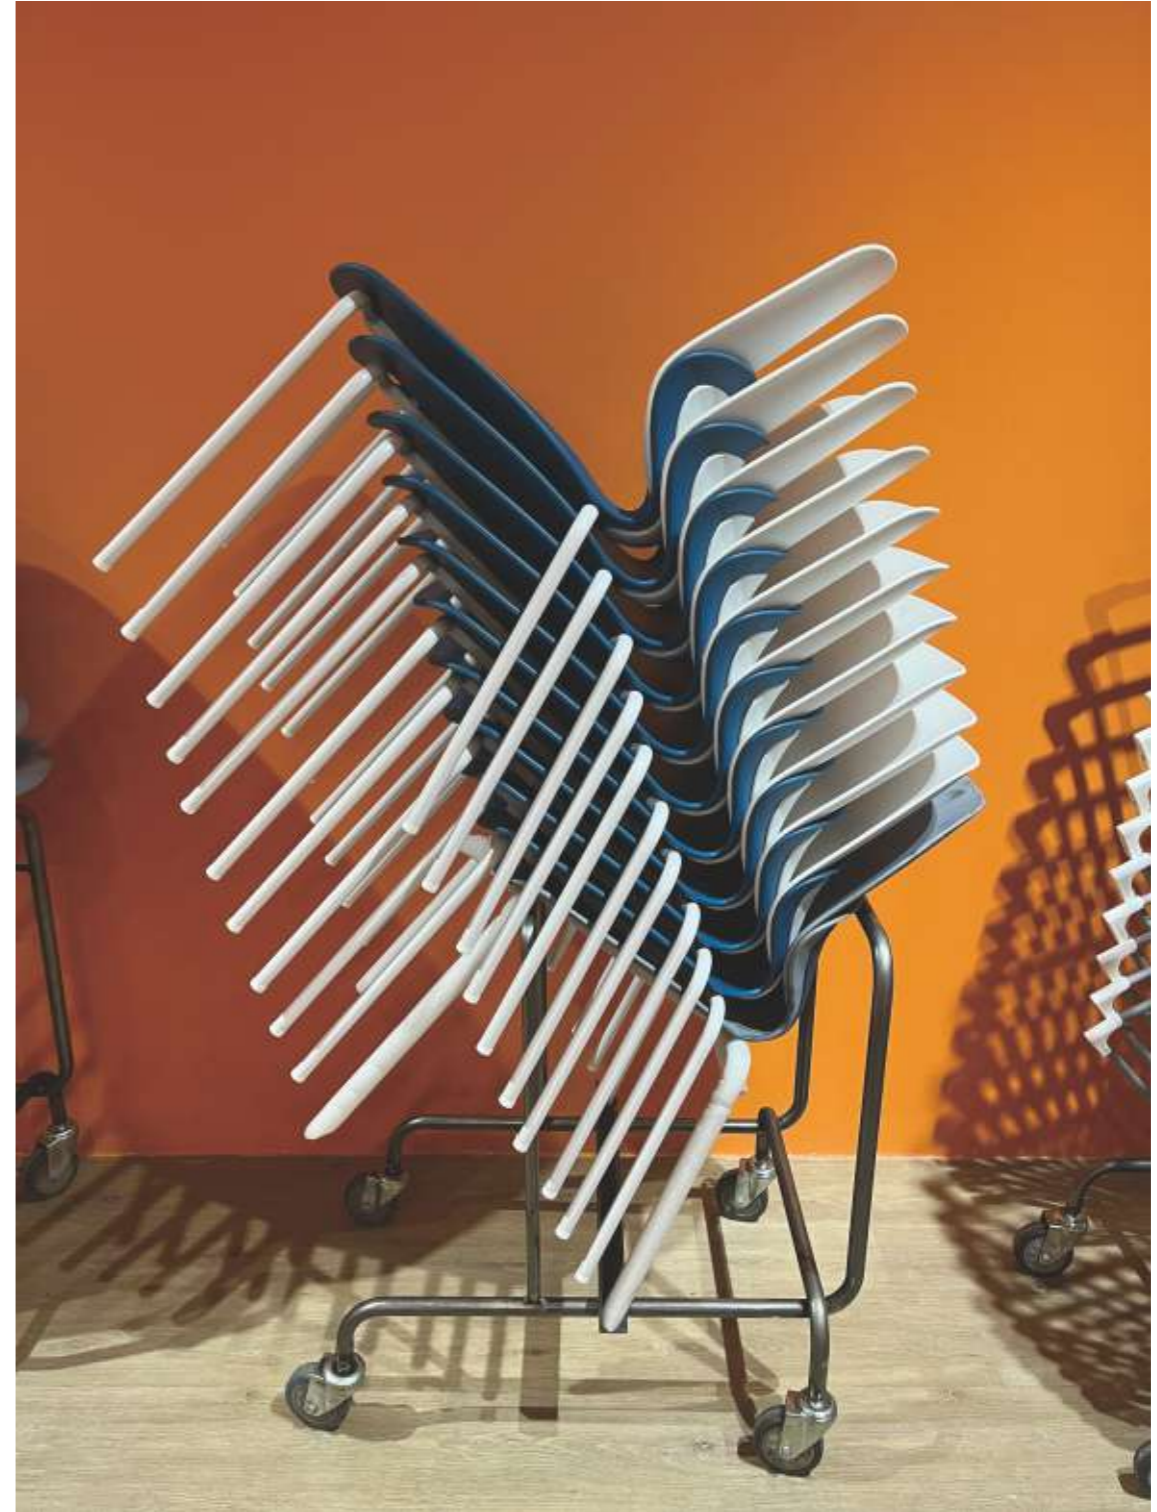

The YUN chair is ideal for use in a variety of applications including office, hospitality, conference, meeting room and educational seating.

White/白

Light Grey/浅灰

Sky blue/蔚蓝

Fruit Green/果绿

Orange/橙

Style and Size