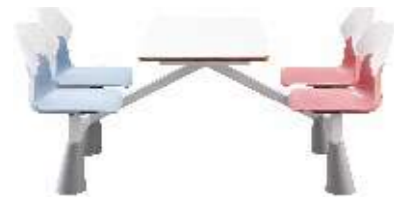

Style and Size