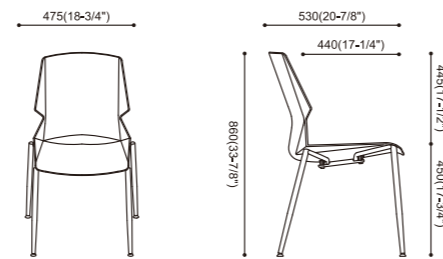

WHITE / 白

GREY / 灰

Sky blue / 蔚蓝

GREEN / 绿

WHEAT / 土黄

ORANGE / 橙

Style and Size

YZ588
510x560x850mm

Style and Size

YZ588-3D
620x530x860mm

YZ588-1A
635x540x840mm

YZ588B
560x546x860mm

YZ588-1AD

YZ588-5B
465x530x850/970mm

YZ588-1ABD

YZ588-5BH
590x590x910/1060mm

Style and Size

YZ588-3
520x530x860mm

Style and Size

YZ588-6A
590x530x1125mm

YZ588-7
475x530x860mm

YZ588-6A
590x530x1125mm

YZ588-7B
500x540x860mm

YZ588-11
475x540x830mm

YZ588-7C
510x540x850mm

Style and Size

YZ588-8 3
1540x590x860mm

YZ588-8 4
2000x590x860mm

YZ588-8 5
2500x590x860mm

YZ588-9
1660x1200x760mm
1840x1400x760mm

Style and Size

YZ588-16
665x740x845mm