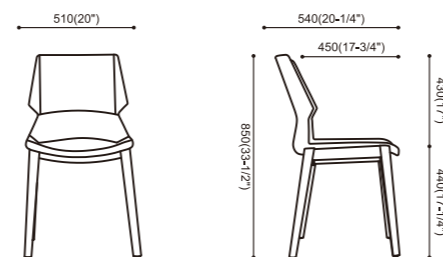

WHITE / 白

GREY / 灰

Sky blue / 蔚蓝

GREEN / 绿

WHEAT / 土黄

ORANGE / 橙

Style and Size

YZ588
510x560x850mm

Style and Size

YZ588-3D
620x530x860mm

YZ588-1A
635x540x840mm

YZ588B
560x546x860mm

YZ588-1AD

YZ588-5B
465x530x850/970mm

YZ588-1ABD

YZ588-5BH
590x590x910/1060mm

Style and Size

YZ588-3
520x530x860mm

Style and Size

YZ588-6A
590x530x1125mm

YZ588-7
475x530x860mm

YZ588-6A
590x530x1125mm

YZ588-7B
500x540x860mm

YZ588-11
475x540x830mm

YZ588-7C
510x540x850mm

Style and Size

YZ588-8 3
1540x590x860mm

YZ588-8 4
2000x590x860mm

YZ588-8 5
2500x590x860mm

YZ588-9
1660x1200x760mm
1840x1400x760mm

Style and Size

YZ588-16
665x740x845mm