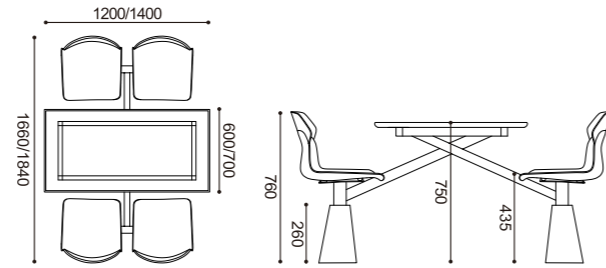

Style and Size

YZ668-16
700x710x840mm

YZ668-8

YZ668-17
680x655x845mm

YZ668-15A
460x545x430mm

YZ668-9
1810x1200x890mm
1810x1400x890mm

YZ668-15
600x515x865mm

YZ668-9A
1810x1200x750mm
1810x1400x750mm

HUA CHAIR YZ686

White/白

Light Grey/浅灰

Fruit Green/果绿

Orange/橙

Style and Size

YZ686
540x530x815mm

YZ686-3
550x535x825mm

YZ686-1A
615x510x820mm

YZ686-7
490x525x835mm

Style and Size

YZ686-9
1660x1200x760mm
1840x1400x760mm

YZ686-9A
1570x1200x750mm
1760x1400x750mm

YZ668-10
1830x1200x750mm
1830x1200x750mm

YZ686-5B
450x530x910/1025mm

Style and Size

YZ668-3D
570x665x825mm

YZ668-15A
490x540x805mm

YZ686-15
440x540x805mm

YZ686-16
440x540x820mm

SMILE CHAIR

YZ618

The Elegance and the minimal outline of "smile" chair draws inspiration from the Lovely smile from baby girl, round and smooth design line, lovely cartoon modeling a firm and uncompromising comfort. It comes with different colour to brighten up our space, which is lightweight and practical; it is the idea to create the perfect dialogue between different materials respectful of the structure stress regulations. The result is a unique and irreplaceable masterpiece.