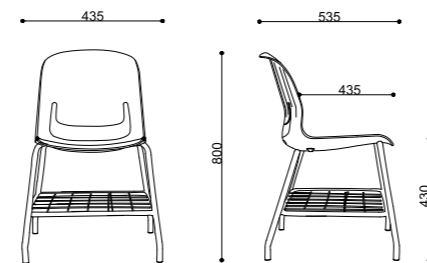

Style and Size

YZ668-3D
570x665x825mm

YZ668-15A
490x540x805mm

YZ686-15
440x540x805mm

YZ686-16
440x540x820mm

SMILE CHAIR

YZ618

The Elegance and the minimal outline of "smile" chair draws inspiration from the Lovely smile from baby girl, round and smooth design line, lovely cartoon modeling a firm and uncompromising comfort. It comes with different colour to brighten up our space, which is lightweight and practical; it is the idea to create the perfect dialogue between different materials respectful of the structure stress regulations. The result is a unique and irreplaceable masterpiece.

YZ618
510x580x830mm

Style and Size

YZ618-1A
620x550x800mm

YZ618D
435x535x800mm

YZ618-1AB
610x545x805mm

YZ618DB
435x535x800mm

YZ618-1ABD

YZ618-11
430x530x815mm

YZ618-6
420x620x1100mm

Style and Size

YZ618-3
530x570x830mm

Style and Size

YZ668-7
430x530x825mm

YZ668-3D
630x820x810mm

YZ618-16
665x670x835mm

YZ668-1B
595x560x810mm