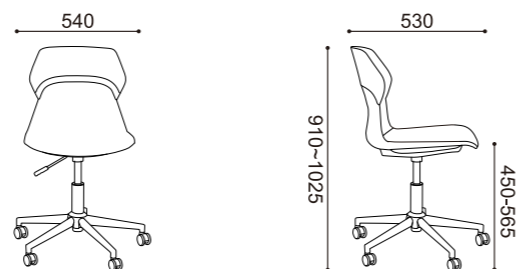

HUA CHAIR YZ686

White/白

Light Grey/浅灰

Fruit Green/果绿

Orange/橙

Style and Size

YZ686
540x530x815mm

YZ686-3
550x535x825mm

YZ686-1A
615x510x820mm

YZ686-7
490x525x835mm

Style and Size

YZ686-9
1660x1200x760mm
1840x1400x760mm

YZ686-9A
1570x1200x750mm
1760x1400x750mm

YZ668-10
1830x1200x750mm
1830x1200x750mm

YZ686-5B
450x530x910/1025mm

Style and Size

YZ668-3D
570x665x825mm

YZ668-15A
490x540x805mm

YZ686-15
440x540x805mm

YZ686-16
440x540x820mm

SMILE CHAIR

YZ618

The Elegance and the minimal outline of "smile" chair draws inspiration from the Lovely smile from baby girl, round and smooth design line, lovely cartoon modeling a firm and uncompromising comfort. It comes with different colour to brighten up our space, which is lightweight and practical; it is the idea to create the perfect dialogue between different materials respectful of the structure stress regulations. The result is a unique and irreplaceable masterpiece.