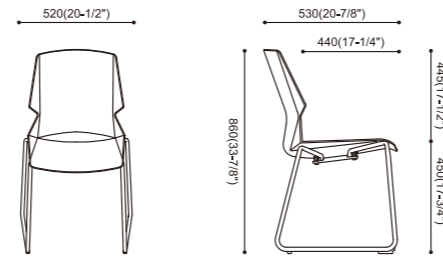

WHITE / 白

GREY / 灰

Sky blue / 蔚蓝

GREEN / 绿

WHEAT / 土黄

ORANGE / 橙

Style and Size

YZ588
510x560x850mm

Style and Size

YZ588-3D
620x530x860mm

YZ588-1A
635x540x840mm

YZ588B
560x546x860mm

YZ588-1AD

YZ588-5B
465x530x850/970mm

YZ588-1ABD

YZ588-5BH
590x590x910/1060mm

Style and Size

YZ588-3
520x530x860mm

Style and Size

YZ588-6A
590x530x1125mm

YZ588-7
475x530x860mm

YZ588-6A
590x530x1125mm

YZ588-7B
500x540x860mm

YZ588-11
475x540x830mm

YZ588-7C
510x540x850mm

Style and Size

YZ588-8 3
1540x590x860mm

YZ588-8 4
2000x590x860mm

YZ588-8 5
2500x590x860mm

YZ588-9
1660x1200x760mm
1840x1400x760mm

Style and Size

YZ588-16
665x740x845mm