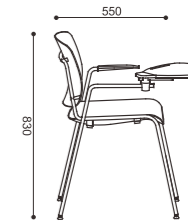

YZ599-1ABD
620x530x860mm

Style and Size

YZ588-1AD

Style and Size

YZ599-16
665x740x860mm

YZ599-3
520x530x860mm

YZ599-17
650x690x845mm

YZ599-6
590x530x1125mm

YZ566-1
515x550x830mm

YZ566-3
515x550x830mm

CREATING WORK GEMS

OFFICE PLANNER

Office Planner Pte Ltd

1 Commonwealth Lane

#09-01, 02, 03 One Commonwealth

Singapore 149544