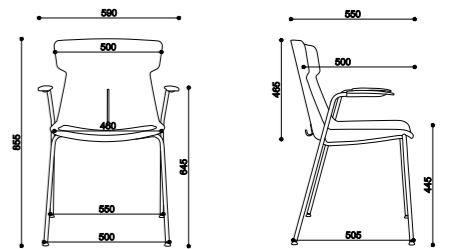

White/白

Light Grey/浅灰

Sky blue/蔚蓝

Wheat/土黄

Style and Size

YZ518
530x575x845mm

YZ518-3
530x575x865mm

YZ518-1
570x530x850mm

YZ518-7B
530x540x870mm

Style and Size

YZ518-B
520x530x860mm

YZ518B
580x575x845mm

YZ518-1AB
590x550x855mm

YZ518-1A
590x550x855mm

Style and Size

YZ518D
580x540x830mm

Style and Size

YZ518-15
580x780x845mm

YZ518-D1B
545x525x842mm

YZ518-16
700x710x850mm

YZ518B-5
580x590x910/1025mm

YZ518B-16
700x710x850mm

YZ518-3D
550x720x855mm

YZ518-17
680x620x845mm