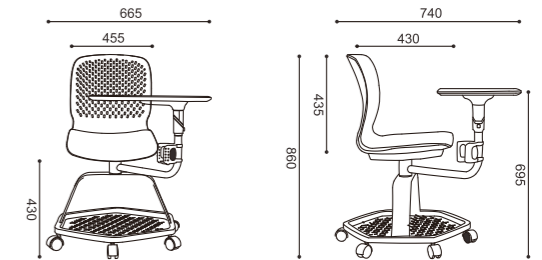

White / 白

Grey / 灰

Black / 黑

Orange / 橙

Style and Size

YZ599
510x560x850mm

YZ599-1A
640x495x850mm

YZ599-1AB
640x565x860mm

YZ599-1ABD
620x530x860mm

Style and Size

YZ588-1AD

Style and Size

YZ599-16
665x740x860mm

YZ599-3
520x530x860mm

YZ599-17
650x690x845mm

YZ599-6
590x530x1125mm

YZ599-18
665x740x850mm

YZ599-11

YZ599-9
1660x1200x760mm
1840x1400x760mm

YZ566

Ergo is an extensive collection of chairs, armchairs Task and Training that originates from the combination of plastic shell with different frames that allow a wide range of use. With a neutral and functional design, Ergo chairs have been designed to occupy any setting, both in private and public spaces.