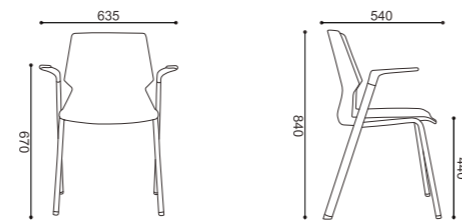

WHITE / 白

GREY / 灰

Sky blue / 蔚蓝

GREEN / 绿

WHEAT / 土黄

ORANGE / 橙

Style and Size

YZ588
510x560x850mm

Style and Size

YZ588-3D
620x530x860mm

YZ588-1A
635x540x840mm

YZ588B
560x546x860mm

YZ588-1AD

YZ588-5B
465x530x850/970mm

YZ588-1ABD

YZ588-5BH
590x590x910/1060mm

Style and Size

YZ588-3
520x530x860mm

Style and Size

YZ588-6A
590x530x1125mm

YZ588-7
475x530x860mm

YZ588-6A
590x530x1125mm

YZ588-7B
500x540x860mm

YZ588-11
475x540x830mm