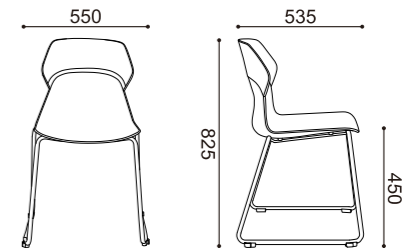

YZ668-3
565x510x880mm

Style and Size

YZ668-11
460x520x870mm

YZ668-7
460x520x895mm

YZ668-5
580x590x910/1025mm

YZ668-5BH
580x590x910/1025mm

Style and Size

YZ668-5BHA
600x536x960/1140mm

Style and Size

YZ668-16
700x710x840mm

YZ668-8

YZ668-17
680x655x845mm

YZ668-15A
460x545x430mm

YZ668-9
1810x1200x890mm
1810x1400x890mm

YZ668-15
600x515x865mm

YZ668-9A
1810x1200x750mm
1810x1400x750mm

HUA CHAIR YZ686

White/白

Light Grey/浅灰

Fruit Green/果绿

Orange/橙

Style and Size

YZ686
540x530x815mm

YZ686-3
550x535x825mm

YZ686-1A
615x510x820mm

YZ686-7
490x525x835mm

Style and Size

YZ686-9
1660x1200x760mm
1840x1400x760mm

YZ686-9A
1570x1200x750mm
1760x1400x750mm

YZ668-10
1830x1200x750mm
1830x1200x750mm

YZ686-5B
450x530x910/1025mm