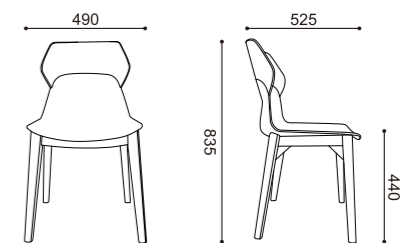

YZ668-3
565x510x880mm

Style and Size

YZ668-11
460x520x870mm

YZ668-7
460x520x895mm

YZ668-5
580x590x910/1025mm

YZ668-5BH
580x590x910/1025mm

Style and Size

YZ668-5BHA
600x536x960/1140mm

Style and Size

YZ668-16
700x710x840mm

YZ668-8

YZ668-17
680x655x845mm

YZ668-15A
460x545x430mm

YZ668-9
1810x1200x890mm
1810x1400x890mm

YZ668-15
600x515x865mm

YZ668-9A
1810x1200x750mm
1810x1400x750mm

HUA CHAIR YZ686

White/白

Light Grey/浅灰

Fruit Green/果绿

Orange/橙

Style and Size

YZ686
540x530x815mm

YZ686-3
550x535x825mm

YZ686-1A
615x510x820mm

YZ686-7
490x525x835mm

Style and Size

YZ686-9
1660x1200x760mm
1840x1400x760mm

YZ686-9A
1570x1200x750mm
1760x1400x750mm

YZ668-10
1830x1200x750mm
1830x1200x750mm

YZ686-5B
450x530x910/1025mm