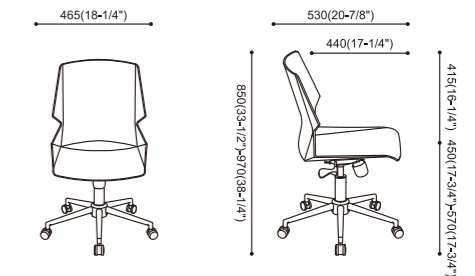

WHITE / 白

GREY / 灰

Sky blue / 蔚蓝

GREEN / 绿

WHEAT / 土黄

ORANGE / 橙

Style and Size

YZ588
510x560x850mm

Style and Size

YZ588-3D
620x530x860mm

YZ588-1A
635x540x840mm

YZ588B
560x546x860mm

YZ588-1AD

YZ588-5B
465x530x850/970mm

YZ588-1ABD

YZ588-5BH
590x590x910/1060mm

Style and Size

YZ588-3
520x530x860mm

Style and Size

YZ588-6A
590x530x1125mm

YZ588-7
475x530x860mm

YZ588-6A
590x530x1125mm

YZ588-7B
500x540x860mm

YZ588-11
475x540x830mm

YZ588-7C
510x540x850mm

Style and Size

YZ588-8 3
1540x590x860mm

YZ588-8 4
2000x590x860mm

YZ588-8 5
2500x590x860mm

YZ588-9
1660x1200x760mm
1840x1400x760mm

Style and Size

YZ588-16
665x740x845mm