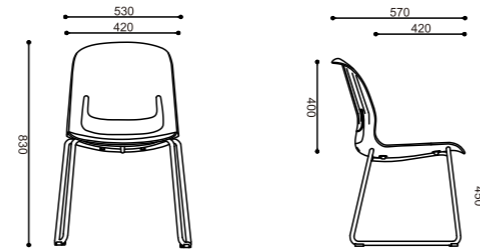

Style and Size

YZ668-3D
570x665x825mm

YZ668-15A
490x540x805mm

YZ686-15
440x540x805mm

YZ686-16
440x540x820mm

SMILE CHAIR

YZ618

The Elegance and the minimal outline of "smile" chair draws inspiration from the Lovely smile from baby girl, round and smooth design line, lovely cartoon modeling a firm and uncompromising comfort. It comes with different colour to brighten up our space, which is lightweight and practical; it is the idea to create the perfect dialogue between different materials respectful of the structure stress regulations. The result is a unique and irreplaceable masterpiece.

YZ618
510x580x830mm

Style and Size

YZ618-1A
620x550x800mm

YZ618D
435x535x800mm

YZ618-1AB
610x545x805mm

YZ618DB
435x535x800mm

YZ618-1ABD

YZ618-11
430x530x815mm

YZ618-6
420x620x1100mm

Style and Size

YZ618-3
530x570x830mm

Style and Size

YZ668-7
430x530x825mm

YZ668-3D
630x820x810mm

YZ618-16
665x670x835mm

YZ668-1B
595x560x810mm

YZ518-7B
530x540x870mm

Style and Size

YZ518-B
520x530x860mm

YZ518B
580x575x845mm

YZ518-1AB
590x550x855mm

YZ518-1A
590x550x855mm

Style and Size

YZ518D
580x540x830mm