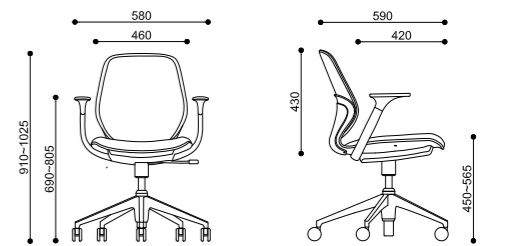

YZ668
515x550x830mm

YZ668-1A
615x560x860mm

YZ668-1AB
615x560x860mm

YZ668-1
550x518x878mm

Style and Size

YZ668-1AD
620x855x870mm

YZ668-3D
620x855x870mm

YZ668-6
515x535x980mm

YZ668-3
565x510x880mm

Style and Size

YZ668-11
460x520x870mm

YZ668-7
460x520x895mm

YZ668-5
580x590x910/1025mm

YZ668-5BH
580x590x910/1025mm

Style and Size

YZ668-5BHA
600x536x960/1140mm

Style and Size

YZ668-16
700x710x840mm

YZ668-8

YZ668-17
680x655x845mm

YZ668-15A
460x545x430mm

YZ668-9
1810x1200x890mm
1810x1400x890mm

YZ668-15
600x515x865mm

YZ668-9A
1810x1200x750mm
1810x1400x750mm

HUA CHAIR YZ686

White/白

Light Grey/浅灰

Fruit Green/果绿

Orange/橙

Style and Size

YZ686
540x530x815mm

YZ686-3
550x535x825mm