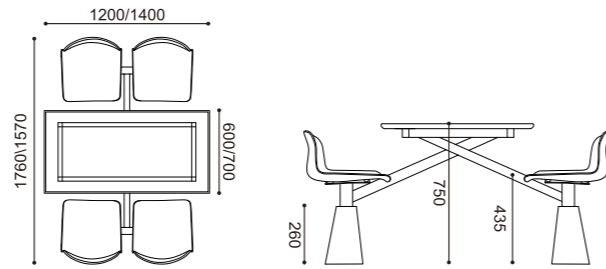

Style and Size

YZ668-16
700x710x840mm

YZ668-8

YZ668-17
680x655x845mm

YZ668-15A
460x545x430mm

YZ668-9
1810x1200x890mm
1810x1400x890mm

YZ668-15
600x515x865mm

YZ668-9A
1810x1200x750mm
1810x1400x750mm

HUA CHAIR YZ686

White/白

Light Grey/浅灰

Fruit Green/果绿

Orange/橙

Style and Size

YZ686
540x530x815mm

YZ686-3
550x535x825mm

YZ686-1A
615x510x820mm

YZ686-7
490x525x835mm

Style and Size

YZ686-9
1660x1200x760mm
1840x1400x760mm

YZ686-9A
1570x1200x750mm
1760x1400x750mm

YZ668-10
1830x1200x750mm
1830x1200x750mm

YZ686-5B
450x530x910/1025mm

Style and Size

YZ668-3D
570x665x825mm

YZ668-15A
490x540x805mm

YZ686-15
440x540x805mm

YZ686-16
440x540x820mm

SMILE CHAIR

YZ618

The Elegance and the minimal outline of "smile" chair draws inspiration from the Lovely smile from baby girl, round and smooth design line, lovely cartoon modeling a firm and uncompromising comfort. It comes with different colour to brighten up our space, which is lightweight and practical; it is the idea to create the perfect dialogue between different materials respectful of the structure stress regulations. The result is a unique and irreplaceable masterpiece.