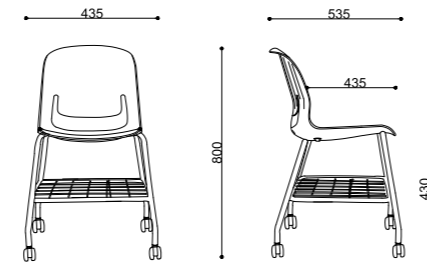

Style and Size

YZ668-3D
570x665x825mm

YZ668-15A
490x540x805mm

YZ686-15
440x540x805mm

YZ686-16
440x540x820mm

SMILE CHAIR

YZ618

The Elegance and the minimal outline of "smile" chair draws inspiration from the Lovely smile from baby girl, round and smooth design line, lovely cartoon modeling a firm and uncompromising comfort. It comes with different colour to brighten up our space, which is lightweight and practical; it is the idea to create the perfect dialogue between different materials respectful of the structure stress regulations. The result is a unique and irreplaceable masterpiece.

YZ618
510x580x830mm

Style and Size

YZ618-1A
620x550x800mm

YZ618D
435x535x800mm

YZ618-1AB
610x545x805mm

YZ618DB
435x535x800mm

YZ618-1ABD

YZ618-11
430x530x815mm

YZ618-6
420x620x1100mm

Style and Size

YZ618-3
530x570x830mm

Style and Size

YZ668-7
430x530x825mm

YZ668-3D
630x820x810mm

YZ618-16
665x670x835mm

YZ668-1B
595x560x810mm