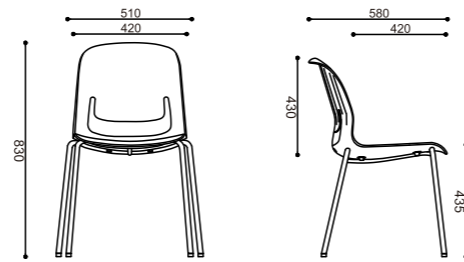

Style and Size

YZ668-3D
570x665x825mm

YZ668-15A
490x540x805mm

YZ686-15
440x540x805mm

YZ686-16
440x540x820mm

SMILE CHAIR

YZ618

The Elegance and the minimal outline of "smile" chair draws inspiration from the Lovely smile from baby girl, round and smooth design line, lovely cartoon modeling a firm and uncompromising comfort. It comes with different colour to brighten up our space, which is lightweight and practical; it is the idea to create the perfect dialogue between different materials respectful of the structure stress regulations. The result is a unique and irreplaceable masterpiece.

The "smile" chair is ideal for use in a variety of applications including hospitality, conference, meeting room, canteen and educational seating.

White/白

Light Grey/浅灰

Sky blue/蔚蓝

Fruit Green/果绿

Orange/桔红

Style and Size

YZ618
510x580x830mm

Style and Size

YZ618-1A
620x550x800mm

YZ618D
435x535x800mm

YZ618-1AB
610x545x805mm

YZ618DB
435x535x800mm

YZ618-1ABD

YZ618-11
430x530x815mm

YZ618-6
420x620x1100mm

Style and Size

YZ618-3
530x570x830mm

Style and Size

YZ668-7
430x530x825mm

YZ668-3D
630x820x810mm

YZ618-16
665x670x835mm

YZ668-1B
595x560x810mm