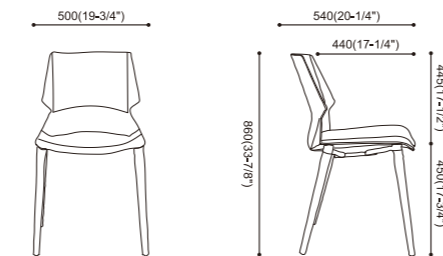

WHITE / 白

GREY / 灰

Sky blue / 蔚蓝

GREEN / 绿

WHEAT / 土黄

ORANGE / 橙

Style and Size

YZ588
510x560x850mm

Style and Size

YZ588-3D
620x530x860mm

YZ588-1A
635x540x840mm

YZ588B
560x546x860mm

YZ588-1AD

YZ588-5B
465x530x850/970mm

YZ588-1ABD

YZ588-5BH
590x590x910/1060mm

Style and Size

YZ588-3
520x530x860mm

Style and Size

YZ588-6A
590x530x1125mm

YZ588-7
475x530x860mm

YZ588-6A
590x530x1125mm

YZ588-7B
500x540x860mm

YZ588-11
475x540x830mm

YZ588-7C
510x540x850mm

Style and Size

YZ588-8 3
1540x590x860mm

YZ588-8 4
2000x590x860mm

YZ588-8 5
2500x590x860mm

YZ588-9
1660x1200x760mm
1840x1400x760mm

Style and Size

YZ588-16
665x740x845mm