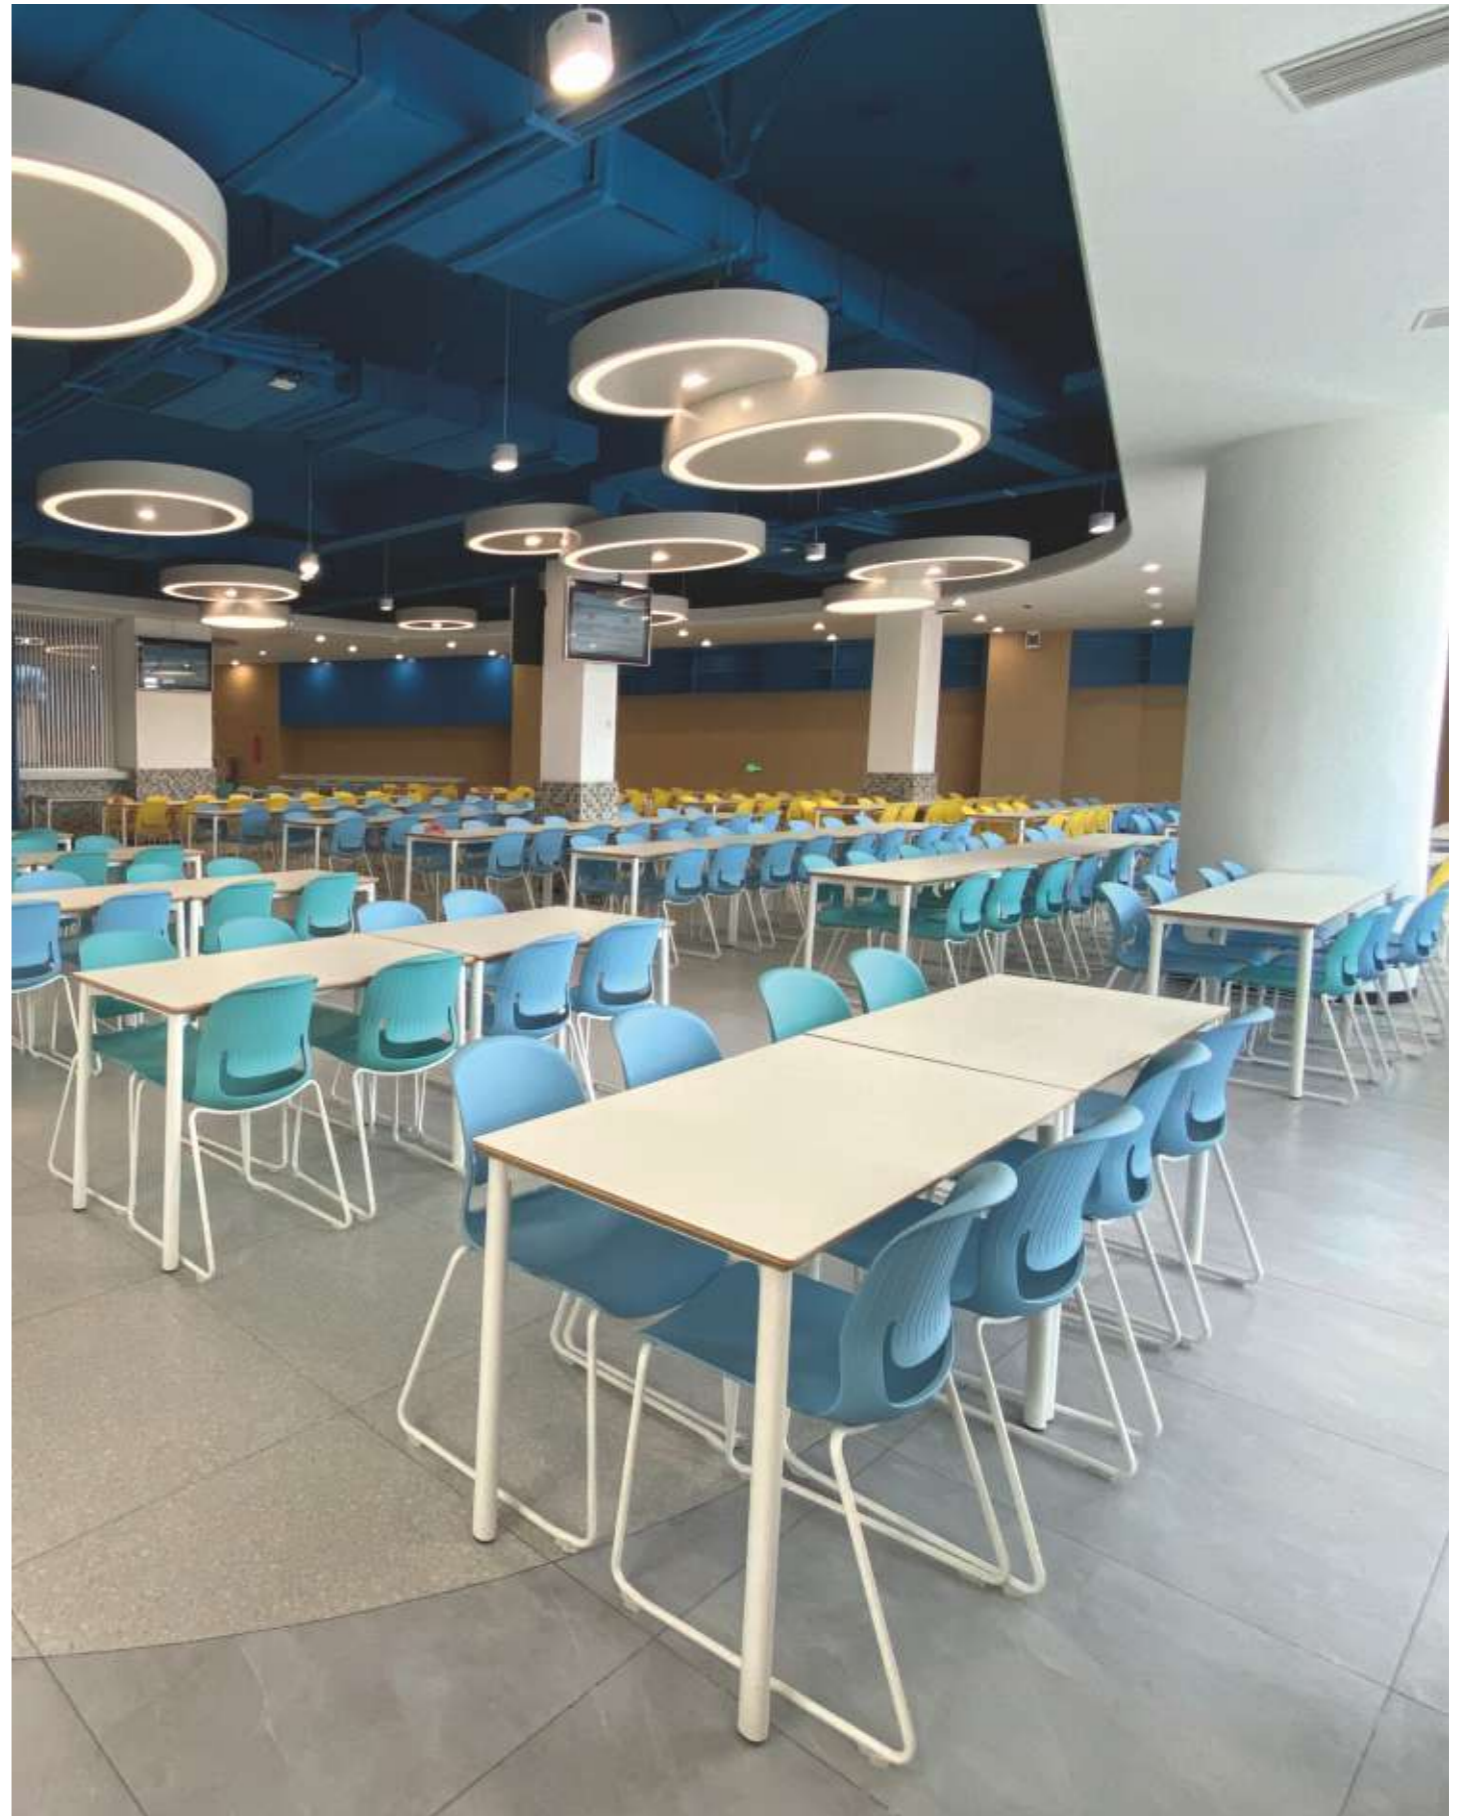

The "smile" chair is ideal for use in a variety of applications including hospitality, conference, meeting room, canteen and educational seating.

White/白

Light Grey/浅灰

Sky blue/蔚蓝

Fruit Green/果绿

Orange/桔红

Style and Size