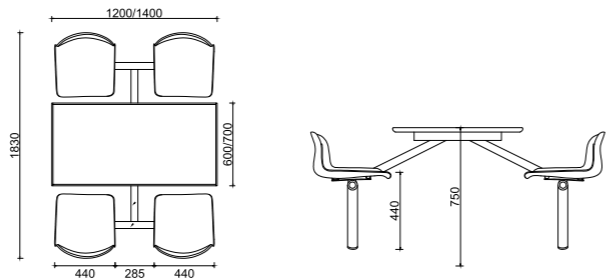

Style and Size

YZ668-16
700x710x840mm

YZ668-8

YZ668-17
680x655x845mm

YZ668-15A
460x545x430mm

YZ668-9
1810x1200x890mm
1810x1400x890mm

YZ668-15
600x515x865mm

YZ668-9A
1810x1200x750mm
1810x1400x750mm

HUA CHAIR YZ686

White/白

Light Grey/浅灰

Fruit Green/果绿

Orange/橙

Style and Size

YZ686
540x530x815mm

YZ686-3
550x535x825mm

YZ686-1A
615x510x820mm

YZ686-7
490x525x835mm

Style and Size

YZ686-9
1660x1200x760mm
1840x1400x760mm

YZ686-9A
1570x1200x750mm
1760x1400x750mm

YZ668-10
1830x1200x750mm
1830x1200x750mm

YZ686-5B
450x530x910/1025mm

Style and Size

YZ668-3D
570x665x825mm

YZ668-15A
490x540x805mm

YZ686-15
440x540x805mm

YZ686-16
440x540x820mm

SMILE CHAIR

YZ618

The Elegance and the minimal outline of "smile" chair draws inspiration from the Lovely smile from baby girl, round and smooth design line, lovely cartoon modeling a firm and uncompromising comfort. It comes with different colour to brighten up our space, which is lightweight and practical; it is the idea to create the perfect dialogue between different materials respectful of the structure stress regulations. The result is a unique and irreplaceable masterpiece.