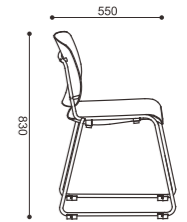

YZ599-1ABD
620x530x860mm

Style and Size

YZ588-1AD

Style and Size

YZ599-16
665x740x860mm

YZ599-3
520x530x860mm

YZ599-17
650x690x845mm

YZ599-6
590x530x1125mm

YZ566-1
515x550x830mm

YZ566-3
515x550x830mm

CREATING WORK GEMS

OFFICE PLANNER

Office Planner Pte Ltd

1 Commonwealth Lane

#09-01, 02, 03 One Commonwealth

Singapore 149544