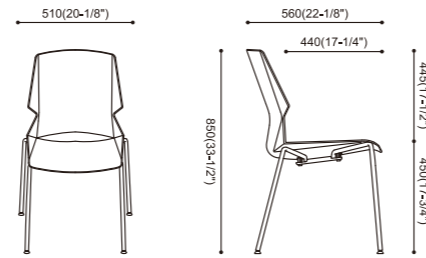

WHITE / 白

GREY / 灰

Sky blue / 蔚蓝

GREEN / 绿

WHEAT / 土黄

ORANGE / 橙

Style and Size

YZ588
510x560x850mm

Style and Size

YZ588-3D
620x530x860mm

YZ588-1A
635x540x840mm

YZ588B
560x546x860mm

YZ588-1AD

YZ588-5B
465x530x850/970mm

YZ588-1ABD

YZ588-5BH
590x590x910/1060mm

Style and Size

YZ588-3
520x530x860mm

Style and Size

YZ588-6A
590x530x1125mm

YZ588-7
475x530x860mm

YZ588-6A
590x530x1125mm

YZ588-7B
500x540x860mm

YZ588-11
475x540x830mm