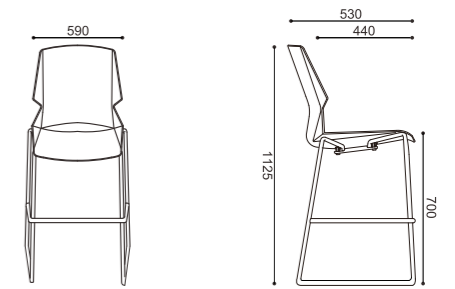

WHITE / 白

GREY / 灰

Sky blue / 蔚蓝

GREEN / 绿

WHEAT / 土黄

ORANGE / 橙

Style and Size

YZ588
510x560x850mm

Style and Size

YZ588-3D
620x530x860mm

YZ588-1A
635x540x840mm

YZ588B
560x546x860mm

YZ588-1AD

YZ588-5B
465x530x850/970mm

YZ588-1ABD

YZ588-5BH
590x590x910/1060mm

Style and Size

YZ588-3
520x530x860mm

Style and Size

YZ588-6A
590x530x1125mm

YZ588-7
475x530x860mm

YZ588-6A
590x530x1125mm

YZ588-7B
500x540x860mm

YZ588-11
475x540x830mm

YZ588-7C
510x540x850mm

Style and Size

YZ588-8 3
1540x590x860mm

YZ588-8 4
2000x590x860mm

YZ588-8 5
2500x590x860mm

YZ588-9
1660x1200x760mm
1840x1400x760mm

Style and Size

YZ588-16
665x740x845mm