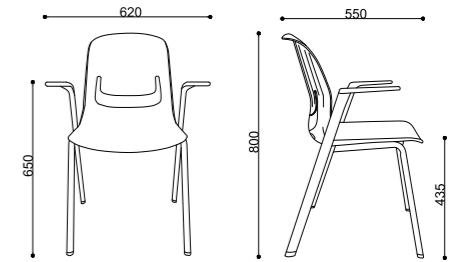

Style and Size

YZ668-3D
570x665x825mm

YZ668-15A
490x540x805mm

YZ686-15
440x540x805mm

YZ686-16
440x540x820mm

SMILE CHAIR

YZ618

The Elegance and the minimal outline of "smile" chair draws inspiration from the Lovely smile from baby girl, round and smooth design line, lovely cartoon modeling a firm and uncompromising comfort. It comes with different colour to brighten up our space, which is lightweight and practical; it is the idea to create the perfect dialogue between different materials respectful of the structure stress regulations. The result is a unique and irreplaceable masterpiece.

The "smile" chair is ideal for use in a variety of applications including hospitality, conference, meeting room, canteen and educational seating.

White/白

Light Grey/浅灰

Sky blue/蔚蓝

Fruit Green/果绿

Orange/桔红

Style and Size

YZ618
510x580x830mm

Style and Size

YZ618-1A
620x550x800mm

YZ618D
435x535x800mm

YZ618-1AB
610x545x805mm

YZ618DB
435x535x800mm

YZ618-1ABD

YZ618-11
430x530x815mm

YZ618-6
420x620x1100mm

Style and Size

YZ618-3
530x570x830mm

Style and Size

YZ668-7
430x530x825mm

YZ668-3D
630x820x810mm

YZ618-16
665x670x835mm

YZ668-1B
595x560x810mm