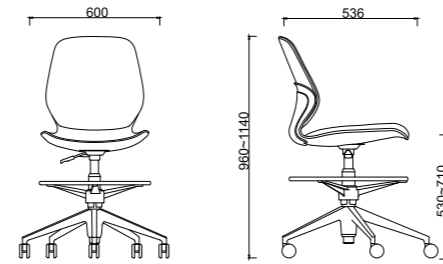

YZ668
515x550x830mm

YZ668-1A
615x560x860mm

YZ668-1AB
615x560x860mm

YZ668-1
550x518x878mm

Style and Size

YZ668-1AD
620x855x870mm

YZ668-3D
620x855x870mm

YZ668-6
515x535x980mm

YZ668-3
565x510x880mm

Style and Size

YZ668-11
460x520x870mm

YZ668-7
460x520x895mm

YZ668-5
580x590x910/1025mm

YZ668-5BH
580x590x910/1025mm

Style and Size

YZ668-5BHA
600x536x960/1140mm

Style and Size

YZ668-16
700x710x840mm

YZ668-8

YZ668-17
680x655x845mm

YZ668-15A
460x545x430mm

YZ668-9
1810x1200x890mm
1810x1400x890mm

YZ668-15
600x515x865mm

YZ668-9A
1810x1200x750mm
1810x1400x750mm

HUA CHAIR YZ686

White/白

Light Grey/浅灰

Fruit Green/果绿

Orange/橙

Style and Size

YZ686
540x530x815mm

YZ686-3
550x535x825mm