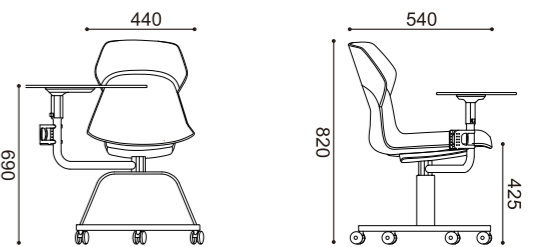

YZ686-1A
615x510x820mm

YZ686-7
490x525x835mm

Style and Size

YZ686-9
1660x1200x760mm
1840x1400x760mm

YZ686-9A
1570x1200x750mm
1760x1400x750mm

YZ668-10
1830x1200x750mm
1830x1200x750mm

YZ686-5B
450x530x910/1025mm

Style and Size

YZ668-3D
570x665x825mm

YZ668-15A
490x540x805mm

YZ686-15
440x540x805mm

YZ686-16
440x540x820mm

SMILE CHAIR

YZ618

The Elegance and the minimal outline of "smile" chair draws inspiration from the Lovely smile from baby girl, round and smooth design line, lovely cartoon modeling a firm and uncompromising comfort. It comes with different colour to brighten up our space, which is lightweight and practical; it is the idea to create the perfect dialogue between different materials respectful of the structure stress regulations. The result is a unique and irreplaceable masterpiece.

YZ618
510x580x830mm

Style and Size

YZ618-1A
620x550x800mm

YZ618D
435x535x800mm

YZ618-1AB
610x545x805mm

YZ618DB
435x535x800mm

YZ618-1ABD

YZ618-11
430x530x815mm