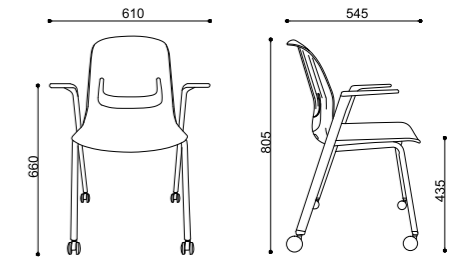

Style and Size

YZ668-3D
570x665x825mm

YZ668-15A
490x540x805mm

YZ686-15
440x540x805mm

YZ686-16
440x540x820mm

SMILE CHAIR

YZ618

The Elegance and the minimal outline of "smile" chair draws inspiration from the Lovely smile from baby girl, round and smooth design line, lovely cartoon modeling a firm and uncompromising comfort. It comes with different colour to brighten up our space, which is lightweight and practical; it is the idea to create the perfect dialogue between different materials respectful of the structure stress regulations. The result is a unique and irreplaceable masterpiece.

YZ618
510x580x830mm

Style and Size

YZ618-1A
620x550x800mm

YZ618D
435x535x800mm

YZ618-1AB
610x545x805mm

YZ618DB
435x535x800mm

YZ618-1ABD

YZ618-11
430x530x815mm

YZ618-6
420x620x1100mm

Style and Size

YZ618-3
530x570x830mm

Style and Size

YZ668-7
430x530x825mm

YZ668-3D
630x820x810mm

YZ618-16
665x670x835mm

YZ668-1B
595x560x810mm