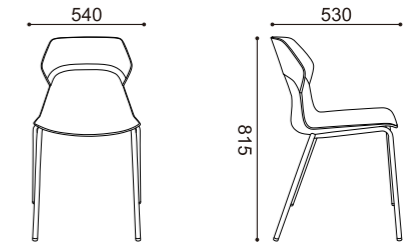

YZ668-3
565x510x880mm

Style and Size

YZ668-11
460x520x870mm

YZ668-7
460x520x895mm

YZ668-5
580x590x910/1025mm

YZ668-5BH
580x590x910/1025mm

Style and Size

YZ668-5BHA
600x536x960/1140mm

Style and Size

YZ668-16
700x710x840mm

YZ668-8

YZ668-17
680x655x845mm

YZ668-15A
460x545x430mm

YZ668-9
1810x1200x890mm
1810x1400x890mm

YZ668-15
600x515x865mm

YZ668-9A
1810x1200x750mm
1810x1400x750mm

HUA CHAIR YZ686

White/白

Light Grey/浅灰

Fruit Green/果绿

Orange/橙

Style and Size

YZ686
540x530x815mm

YZ686-3
550x535x825mm

YZ686-1A
615x510x820mm

YZ686-7
490x525x835mm

Style and Size

YZ686-9
1660x1200x760mm
1840x1400x760mm

YZ686-9A
1570x1200x750mm
1760x1400x750mm

YZ668-10
1830x1200x750mm
1830x1200x750mm

YZ686-5B
450x530x910/1025mm