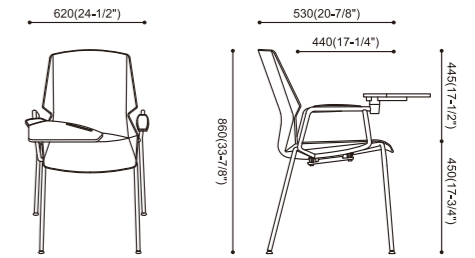

WHITE / 白

GREY / 灰

Sky blue / 蔚蓝

GREEN / 绿

WHEAT / 土黄

ORANGE / 橙

Style and Size

YZ588
510x560x850mm

Style and Size

YZ588-3D
620x530x860mm

YZ588-1A
635x540x840mm

YZ588B
560x546x860mm

YZ588-1AD

YZ588-5B
465x530x850/970mm

YZ588-1ABD

YZ588-5BH
590x590x910/1060mm

Style and Size

YZ588-3
520x530x860mm

Style and Size

YZ588-6A
590x530x1125mm

YZ588-7
475x530x860mm

YZ588-6A
590x530x1125mm

YZ588-7B
500x540x860mm

YZ588-11
475x540x830mm