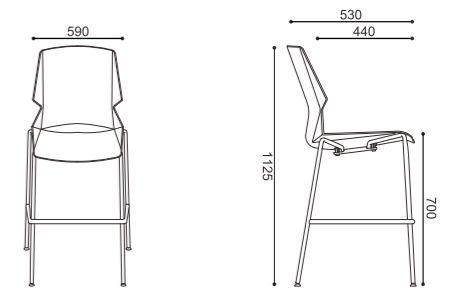

WHITE / 白

GREY / 灰

Sky blue / 蔚蓝

GREEN / 绿

WHEAT / 土黄

ORANGE / 橙

Style and Size

YZ588
510x560x850mm

Style and Size

YZ588-3D
620x530x860mm

YZ588-1A
635x540x840mm

YZ588B
560x546x860mm

YZ588-1AD

YZ588-5B
465x530x850/970mm

YZ588-1ABD

YZ588-5BH
590x590x910/1060mm

Style and Size

YZ588-3
520x530x860mm

Style and Size

YZ588-6A
590x530x1125mm

YZ588-7
475x530x860mm

YZ588-6A
590x530x1125mm

YZ588-7B
500x540x860mm

YZ588-11
475x540x830mm

YZ588-7C
510x540x850mm

Style and Size

YZ588-8 3
1540x590x860mm

YZ588-8 4
2000x590x860mm

YZ588-8 5
2500x590x860mm

YZ588-9
1660x1200x760mm
1840x1400x760mm

Style and Size

YZ588-16
665x740x845mm