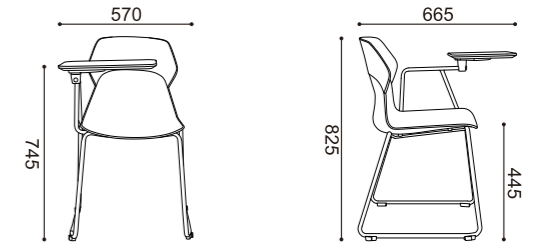

Style and Size

YZ668-16
700x710x840mm

YZ668-8

YZ668-17
680x655x845mm

YZ668-15A
460x545x430mm

YZ668-9
1810x1200x890mm
1810x1400x890mm

YZ668-15
600x515x865mm

YZ668-9A
1810x1200x750mm
1810x1400x750mm

HUA CHAIR YZ686

White/白

Light Grey/浅灰

Fruit Green/果绿

Orange/橙

Style and Size

YZ686
540x530x815mm

YZ686-3
550x535x825mm

YZ686-1A
615x510x820mm

YZ686-7
490x525x835mm

Style and Size

YZ686-9
1660x1200x760mm
1840x1400x760mm

YZ686-9A
1570x1200x750mm
1760x1400x750mm

YZ668-10
1830x1200x750mm
1830x1200x750mm

YZ686-5B
450x530x910/1025mm

Style and Size

YZ668-3D
570x665x825mm

YZ668-15A
490x540x805mm

YZ686-15
440x540x805mm

YZ686-16
440x540x820mm

SMILE CHAIR

YZ618

The Elegance and the minimal outline of "smile" chair draws inspiration from the Lovely smile from baby girl, round and smooth design line, lovely cartoon modeling a firm and uncompromising comfort. It comes with different colour to brighten up our space, which is lightweight and practical; it is the idea to create the perfect dialogue between different materials respectful of the structure stress regulations. The result is a unique and irreplaceable masterpiece.