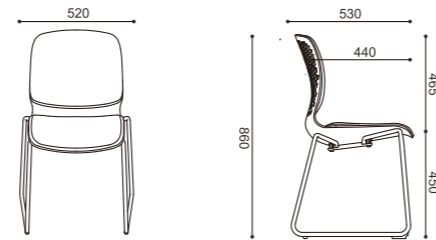

White / 白

Grey / 灰

Black / 黑

Orange / 橙

Style and Size

YZ599
510x560x850mm

YZ599-1A
640x495x850mm

YZ599-1AB
640x565x860mm

YZ599-1ABD
620x530x860mm

Style and Size

YZ588-1AD

Style and Size

YZ599-16
665x740x860mm

YZ599-3
520x530x860mm

YZ599-17
650x690x845mm

YZ599-6
590x530x1125mm

YZ599-18
665x740x850mm

YZ599-11

YZ599-9
1660x1200x760mm
1840x1400x760mm

YZ566

Ergo is an extensive collection of chairs, armchairs Task and Training that originates from the combination of plastic shell with different frames that allow a wide range of use. With a neutral and functional design, Ergo chairs have been designed to occupy any setting, both in private and public spaces.