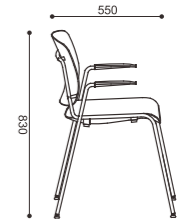

YZ599-1ABD
620x530x860mm

Style and Size

YZ588-1AD

Style and Size

YZ599-16
665x740x860mm

YZ599-3
520x530x860mm

YZ599-17
650x690x845mm

YZ599-6
590x530x1125mm

YZ599-18
665x740x850mm

YZ599-11

YZ599-9
1660x1200x760mm
1840x1400x760mm

YZ566

Ergo is an extensive collection of chairs, armchairs Task and Training that originates from the combination of plastic shell with different frames that allow a wide range of use. With a neutral and functional design, Ergo chairs have been designed to occupy any setting, both in private and public spaces.

YZ566-1
515x550x830mm

YZ566-3
515x550x830mm

CREATING WORK GEMS

OFFICE PLANNER

Office Planner Pte Ltd

1 Commonwealth Lane

#09-01, 02, 03 One Commonwealth

Singapore 149544