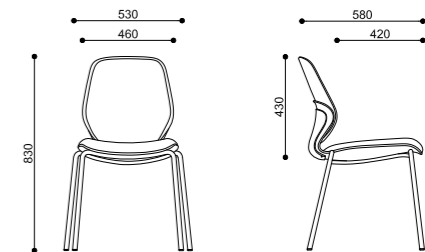

The YUN chair is ideal for use in a variety of applications including office, hospitality, conference, meeting room and educational seating.

White/白

Light Grey/浅灰

Sky blue/蔚蓝

Fruit Green/果绿

Orange/橙

Style and Size

YZ668
515x550x830mm

YZ668-1A
615x560x860mm

YZ668-1AB
615x560x860mm

YZ668-1
550x518x878mm

Style and Size

YZ668-1AD
620x855x870mm

YZ668-3D
620x855x870mm

YZ668-6
515x535x980mm

YZ668-3
565x510x880mm

Style and Size

YZ668-11
460x520x870mm

YZ668-7
460x520x895mm

YZ668-5
580x590x910/1025mm

YZ668-5BH
580x590x910/1025mm

Style and Size

YZ668-5BHA
600x536x960/1140mm

Style and Size

YZ668-16
700x710x840mm

YZ668-8

YZ668-17
680x655x845mm

YZ668-15A
460x545x430mm

YZ668-9
1810x1200x890mm
1810x1400x890mm

YZ668-15
600x515x865mm

YZ668-9A
1810x1200x750mm
1810x1400x750mm