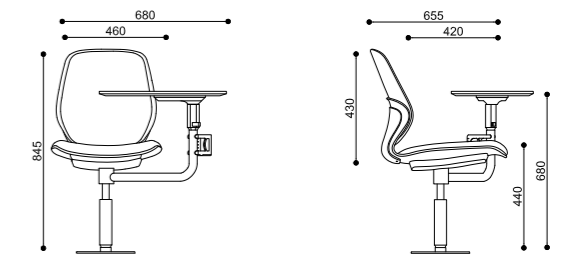

YZ668
515x550x830mm

YZ668-1A
615x560x860mm

YZ668-1AB
615x560x860mm

YZ668-1
550x518x878mm

Style and Size

YZ668-1AD
620x855x870mm

YZ668-3D
620x855x870mm

YZ668-6
515x535x980mm

YZ668-3
565x510x880mm

Style and Size

YZ668-11
460x520x870mm

YZ668-7
460x520x895mm

YZ668-5
580x590x910/1025mm

YZ668-5BH
580x590x910/1025mm

Style and Size

YZ668-5BHA
600x536x960/1140mm

Style and Size

YZ668-16
700x710x840mm

YZ668-8

YZ668-17
680x655x845mm

YZ668-15A
460x545x430mm

YZ668-9
1810x1200x890mm
1810x1400x890mm

YZ668-15
600x515x865mm

YZ668-9A
1810x1200x750mm
1810x1400x750mm

HUA CHAIR YZ686

White/白

Light Grey/浅灰

Fruit Green/果绿

Orange/橙

Style and Size

YZ686
540x530x815mm

YZ686-3
550x535x825mm