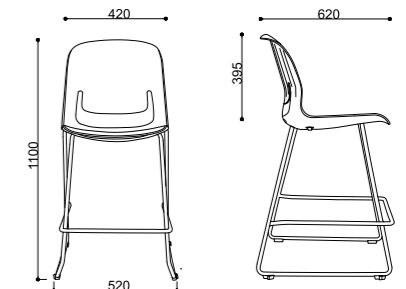

Style and Size

YZ668-3D
570x665x825mm

YZ668-15A
490x540x805mm

YZ686-15
440x540x805mm

YZ686-16
440x540x820mm

SMILE CHAIR

YZ618

The Elegance and the minimal outline of "smile" chair draws inspiration from the Lovely smile from baby girl, round and smooth design line, lovely cartoon modeling a firm and uncompromising comfort. It comes with different colour to brighten up our space, which is lightweight and practical; it is the idea to create the perfect dialogue between different materials respectful of the structure stress regulations. The result is a unique and irreplaceable masterpiece.

YZ618
510x580x830mm

Style and Size

YZ618-1A
620x550x800mm

YZ618D
435x535x800mm

YZ618-1AB
610x545x805mm

YZ618DB
435x535x800mm

YZ618-1ABD

YZ618-11
430x530x815mm

YZ618-6
420x620x1100mm

Style and Size

YZ618-3
530x570x830mm

Style and Size

YZ668-7
430x530x825mm

YZ668-3D
630x820x810mm

YZ618-16
665x670x835mm

YZ668-1B
595x560x810mm