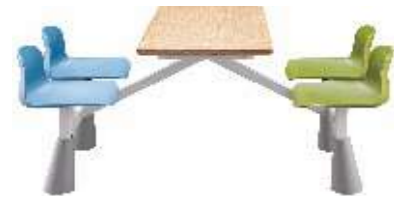

Style and Size

YZ686-9
1660x1200x760mm
1840x1400x760mm

YZ686-5B
450x530x910/1025mm

Style and Size