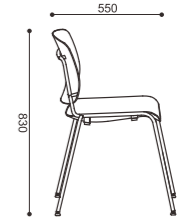

YZ566-3D
475x550x830mm