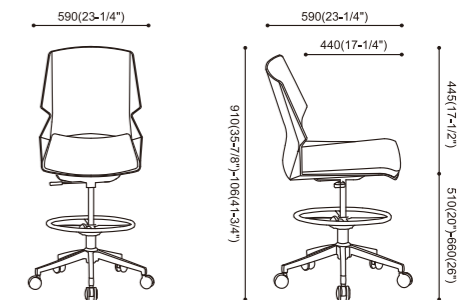

WHITE / 白

GREY / 灰

Sky blue / 蔚蓝

GREEN / 绿

WHEAT / 土黄

ORANGE / 橙

Style and Size

YZ588
510x560x850mm

Style and Size

YZ588-3D
620x530x860mm

YZ588-1A
635x540x840mm

YZ588B
560x546x860mm

YZ588-1AD

YZ588-5B
465x530x850/970mm

YZ588-1ABD

YZ588-5BH
590x590x910/1060mm

Style and Size

YZ588-3
520x530x860mm

Style and Size

YZ588-6A
590x530x1125mm

YZ588-7
475x530x860mm

YZ588-6A
590x530x1125mm

YZ588-7B
500x540x860mm

YZ588-11
475x540x830mm