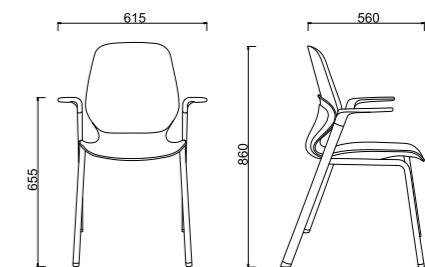

The YUN chair is ideal for use in a variety of applications including office, hospitality, conference, meeting room and educational seating.

White/白

Light Grey/浅灰

Sky blue/蔚蓝

Fruit Green/果绿

Orange/橙

Style and Size

YZ668
515x550x830mm

YZ668-1A
615x560x860mm

YZ668-1AB
615x560x860mm

YZ668-1
550x518x878mm

Style and Size

YZ668-1AD
620x855x870mm

YZ668-3D
620x855x870mm

YZ668-6
515x535x980mm

YZ668-3
565x510x880mm

Style and Size

YZ668-11
460x520x870mm

YZ668-7
460x520x895mm

YZ668-5
580x590x910/1025mm

YZ668-5BH
580x590x910/1025mm

Style and Size

YZ668-5BHA
600x536x960/1140mm

Style and Size

YZ668-16
700x710x840mm

YZ668-8

YZ668-17
680x655x845mm

YZ668-15A
460x545x430mm

YZ668-9
1810x1200x890mm
1810x1400x890mm

YZ668-15
600x515x865mm

YZ668-9A
1810x1200x750mm
1810x1400x750mm