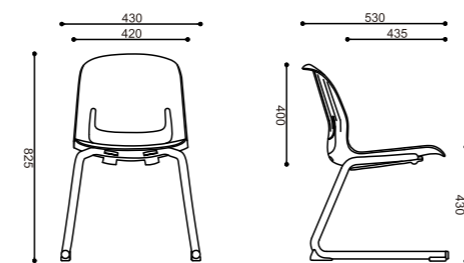

Style and Size

YZ668-3D
570x665x825mm

YZ668-15A
490x540x805mm

YZ686-15
440x540x805mm

YZ686-16
440x540x820mm

SMILE CHAIR

YZ618

The Elegance and the minimal outline of "smile" chair draws inspiration from the Lovely smile from baby girl, round and smooth design line, lovely cartoon modeling a firm and uncompromising comfort. It comes with different colour to brighten up our space, which is lightweight and practical; it is the idea to create the perfect dialogue between different materials respectful of the structure stress regulations. The result is a unique and irreplaceable masterpiece.

YZ618
510x580x830mm

Style and Size

YZ618-1A
620x550x800mm

YZ618D
435x535x800mm

YZ618-1AB
610x545x805mm

YZ618DB
435x535x800mm

YZ618-1ABD

YZ618-11
430x530x815mm

YZ618-6
420x620x1100mm

Style and Size

YZ618-3
530x570x830mm

Style and Size

YZ668-7
430x530x825mm

YZ668-3D
630x820x810mm

YZ618-16
665x670x835mm

YZ668-1B
595x560x810mm

YZ518-7B
530x540x870mm

Style and Size

YZ518-B
520x530x860mm

YZ518B
580x575x845mm

YZ518-1AB
590x550x855mm

YZ518-1A
590x550x855mm

Style and Size

YZ518D
580x540x830mm