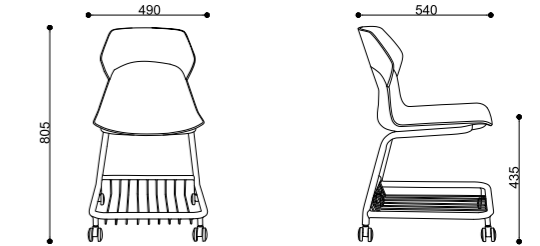

Style and Size

YZ668-16
700x710x840mm

YZ668-8

YZ668-17
680x655x845mm

YZ668-15A
460x545x430mm

YZ668-9
1810x1200x890mm
1810x1400x890mm

YZ668-15
600x515x865mm

YZ668-9A
1810x1200x750mm
1810x1400x750mm

HUA CHAIR YZ686

White/白

Light Grey/浅灰

Fruit Green/果绿

Orange/橙

Style and Size

YZ686
540x530x815mm

YZ686-3
550x535x825mm

YZ686-1A
615x510x820mm

YZ686-7
490x525x835mm

Style and Size

YZ686-9
1660x1200x760mm
1840x1400x760mm

YZ686-9A
1570x1200x750mm
1760x1400x750mm

YZ668-10
1830x1200x750mm
1830x1200x750mm

YZ686-5B
450x530x910/1025mm

Style and Size

YZ668-3D
570x665x825mm

YZ668-15A
490x540x805mm

YZ686-15
440x540x805mm

YZ686-16
440x540x820mm

SMILE CHAIR

YZ618

The Elegance and the minimal outline of "smile" chair draws inspiration from the Lovely smile from baby girl, round and smooth design line, lovely cartoon modeling a firm and uncompromising comfort. It comes with different colour to brighten up our space, which is lightweight and practical; it is the idea to create the perfect dialogue between different materials respectful of the structure stress regulations. The result is a unique and irreplaceable masterpiece.